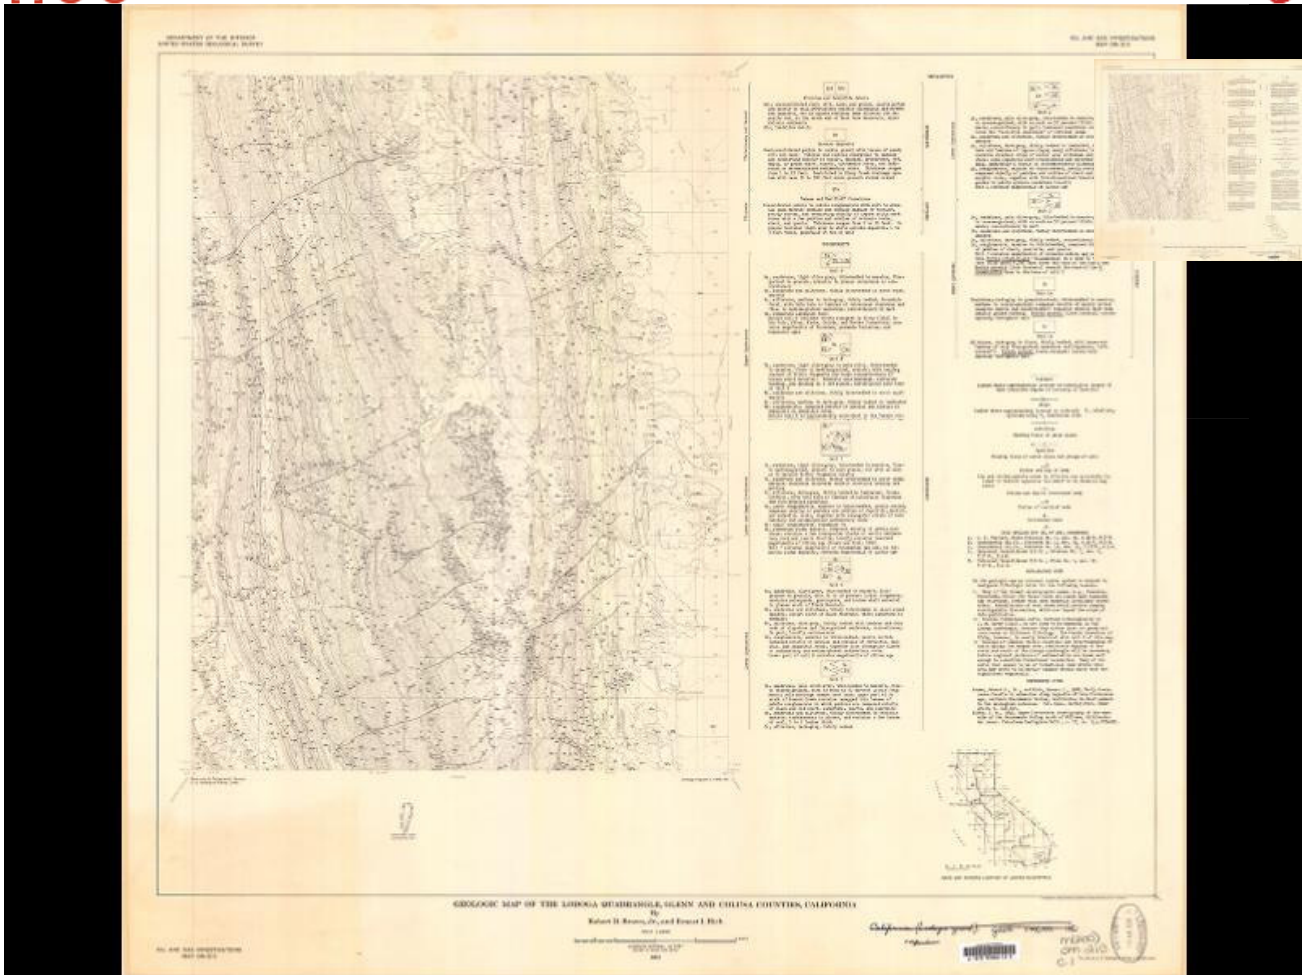

National Geologic Map Database

Brown, R.D. and Rich, E.I., 1961, Geologic map of the Lodoga quadrangle, Glenn and Colusa Counties, California: U.S. Geological Survey, Oil and Gas Investigations Map OM-210, scale 1:48000.

Published by [U.S. Geological Survey](#)

[Download Image Now!](#) (14 MB)

(Right Click | Save Target As.. | name file with ".sid" extension) [Help](#) in using this image

small map | [medium map](#) | [large map](#)