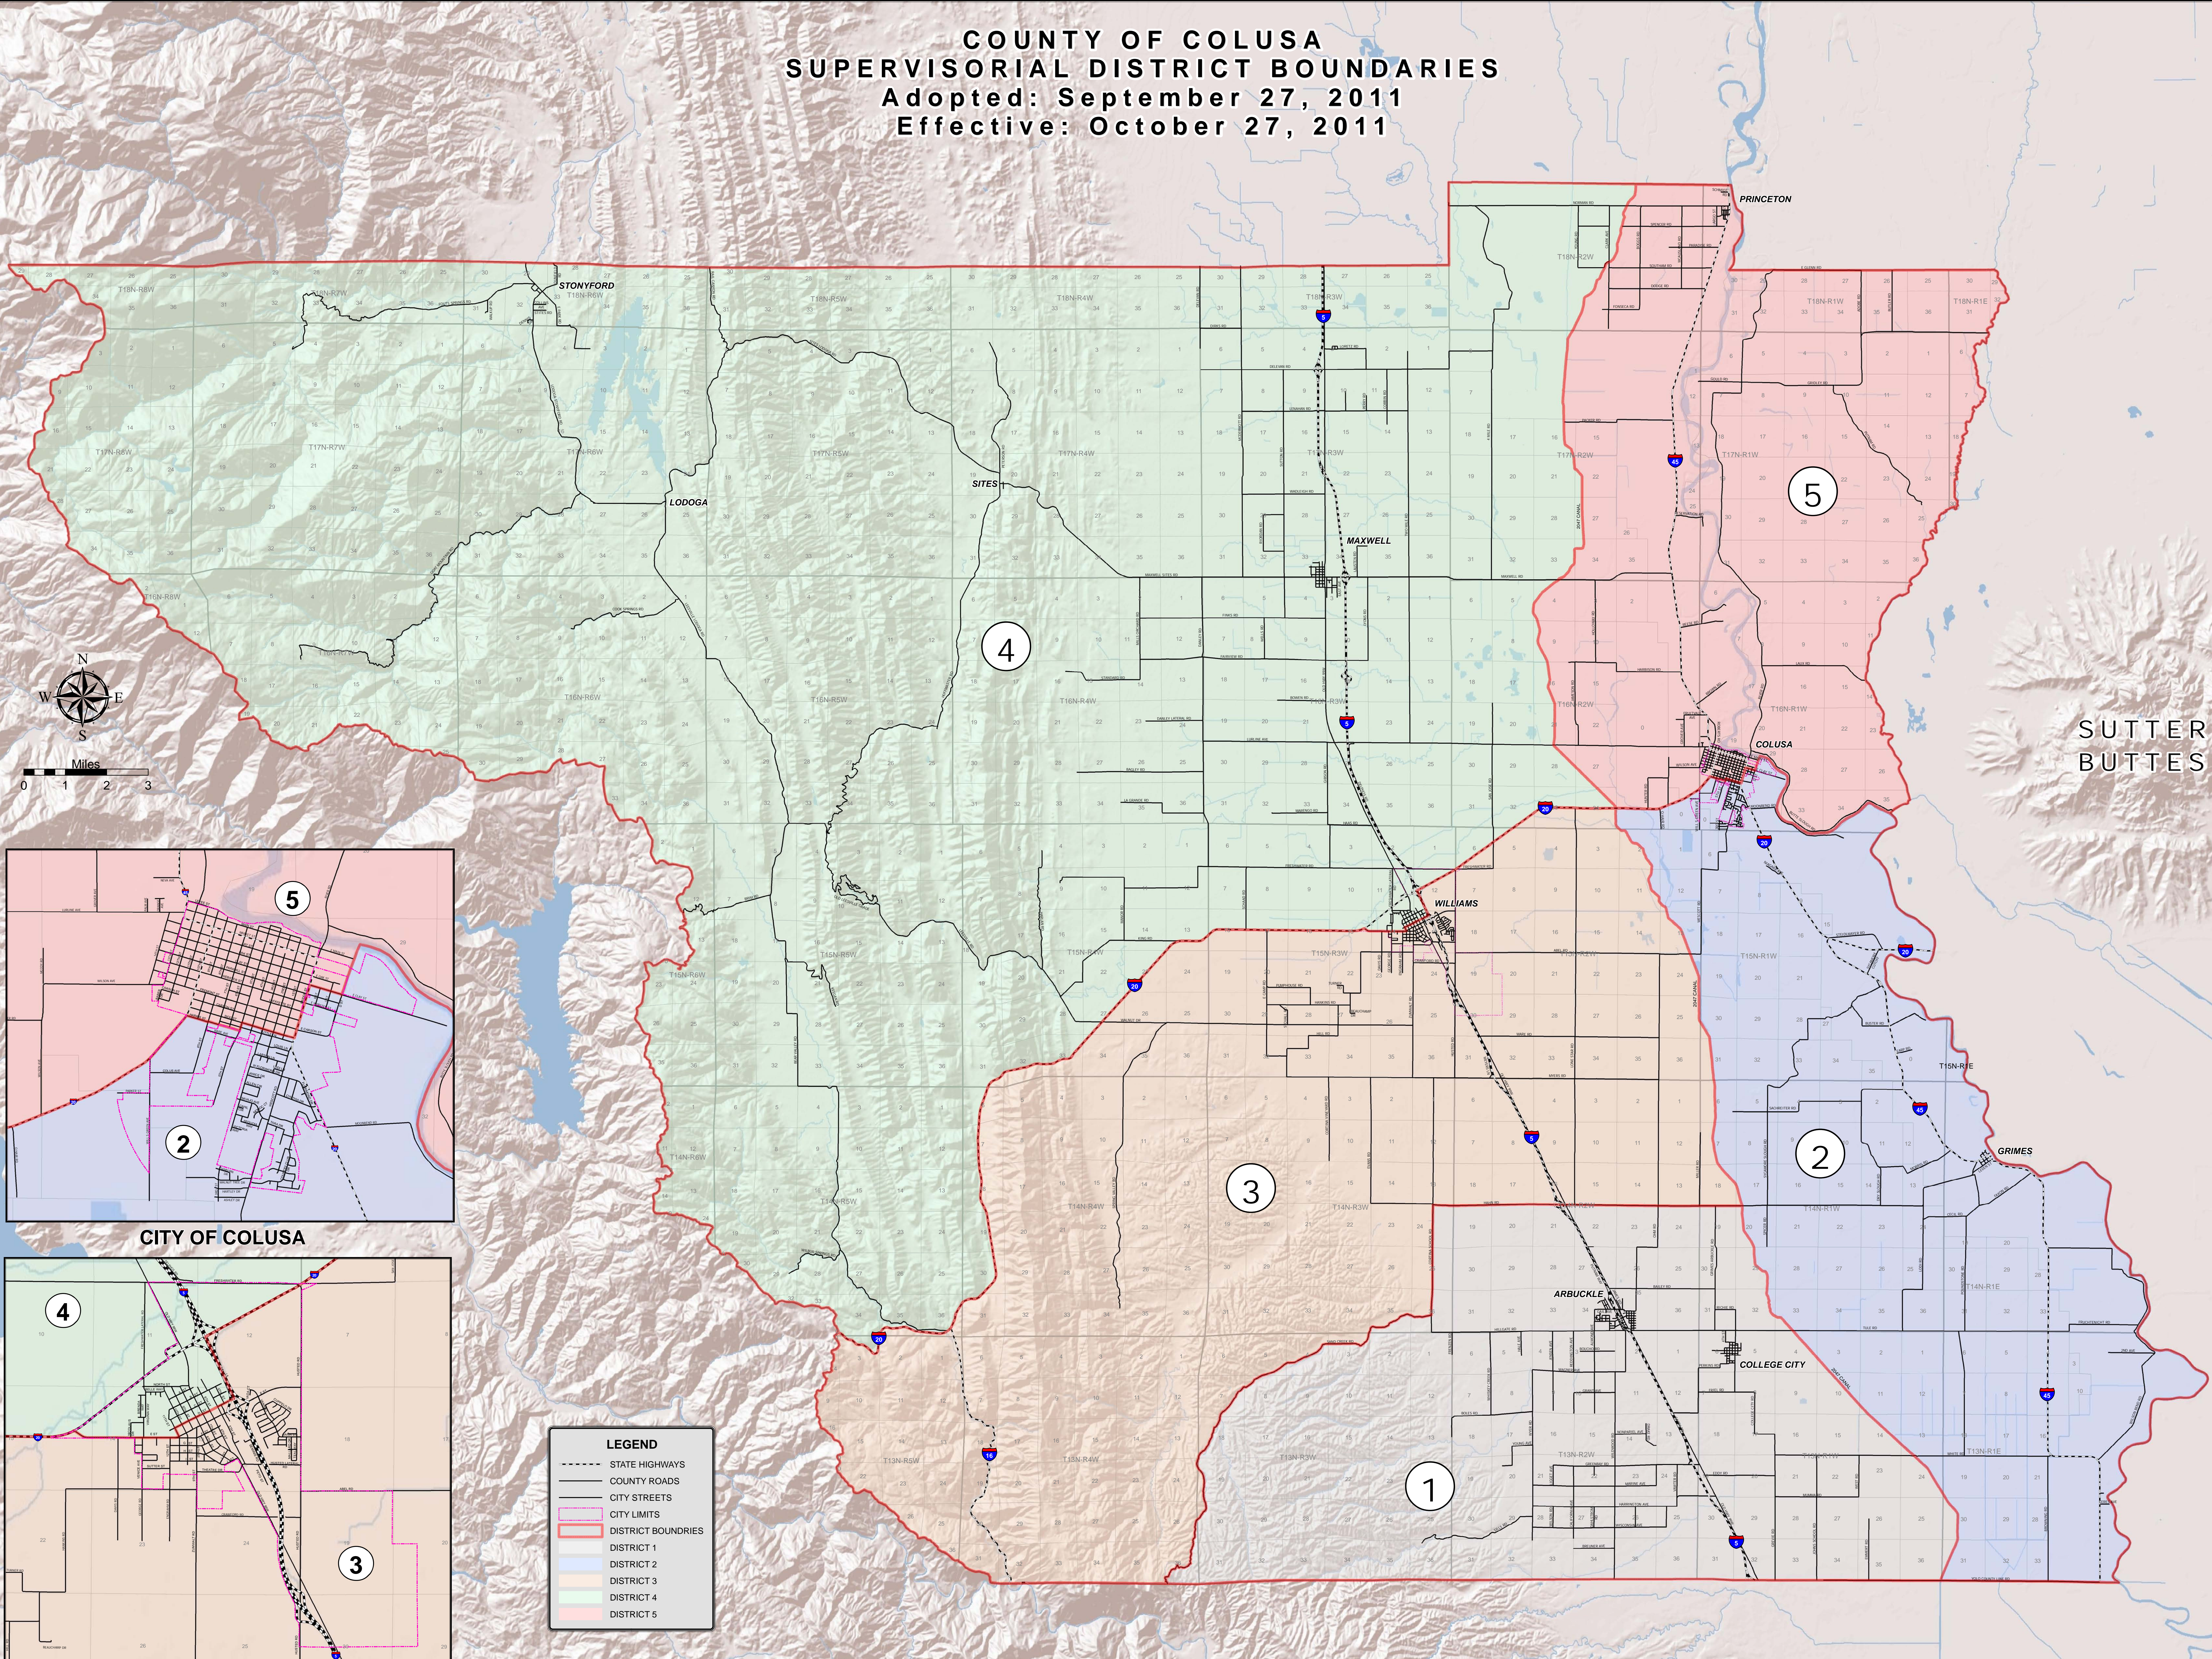

**COUNTY OF COLUSA**  
**SUPERVISORIAL DISTRICT BOUNDARIES**  
 Adopted: September 27, 2011  
 Effective: October 27, 2011

**CITY OF COLUSA**

**CITY OF WILLIAMS**

**LEGEND**

- STATE HIGHWAYS
- COUNTY ROADS
- CITY STREETS
- CITY LIMITS
- DISTRICT BOUNDARIES
- DISTRICT 1
- DISTRICT 2
- DISTRICT 3
- DISTRICT 4
- DISTRICT 5