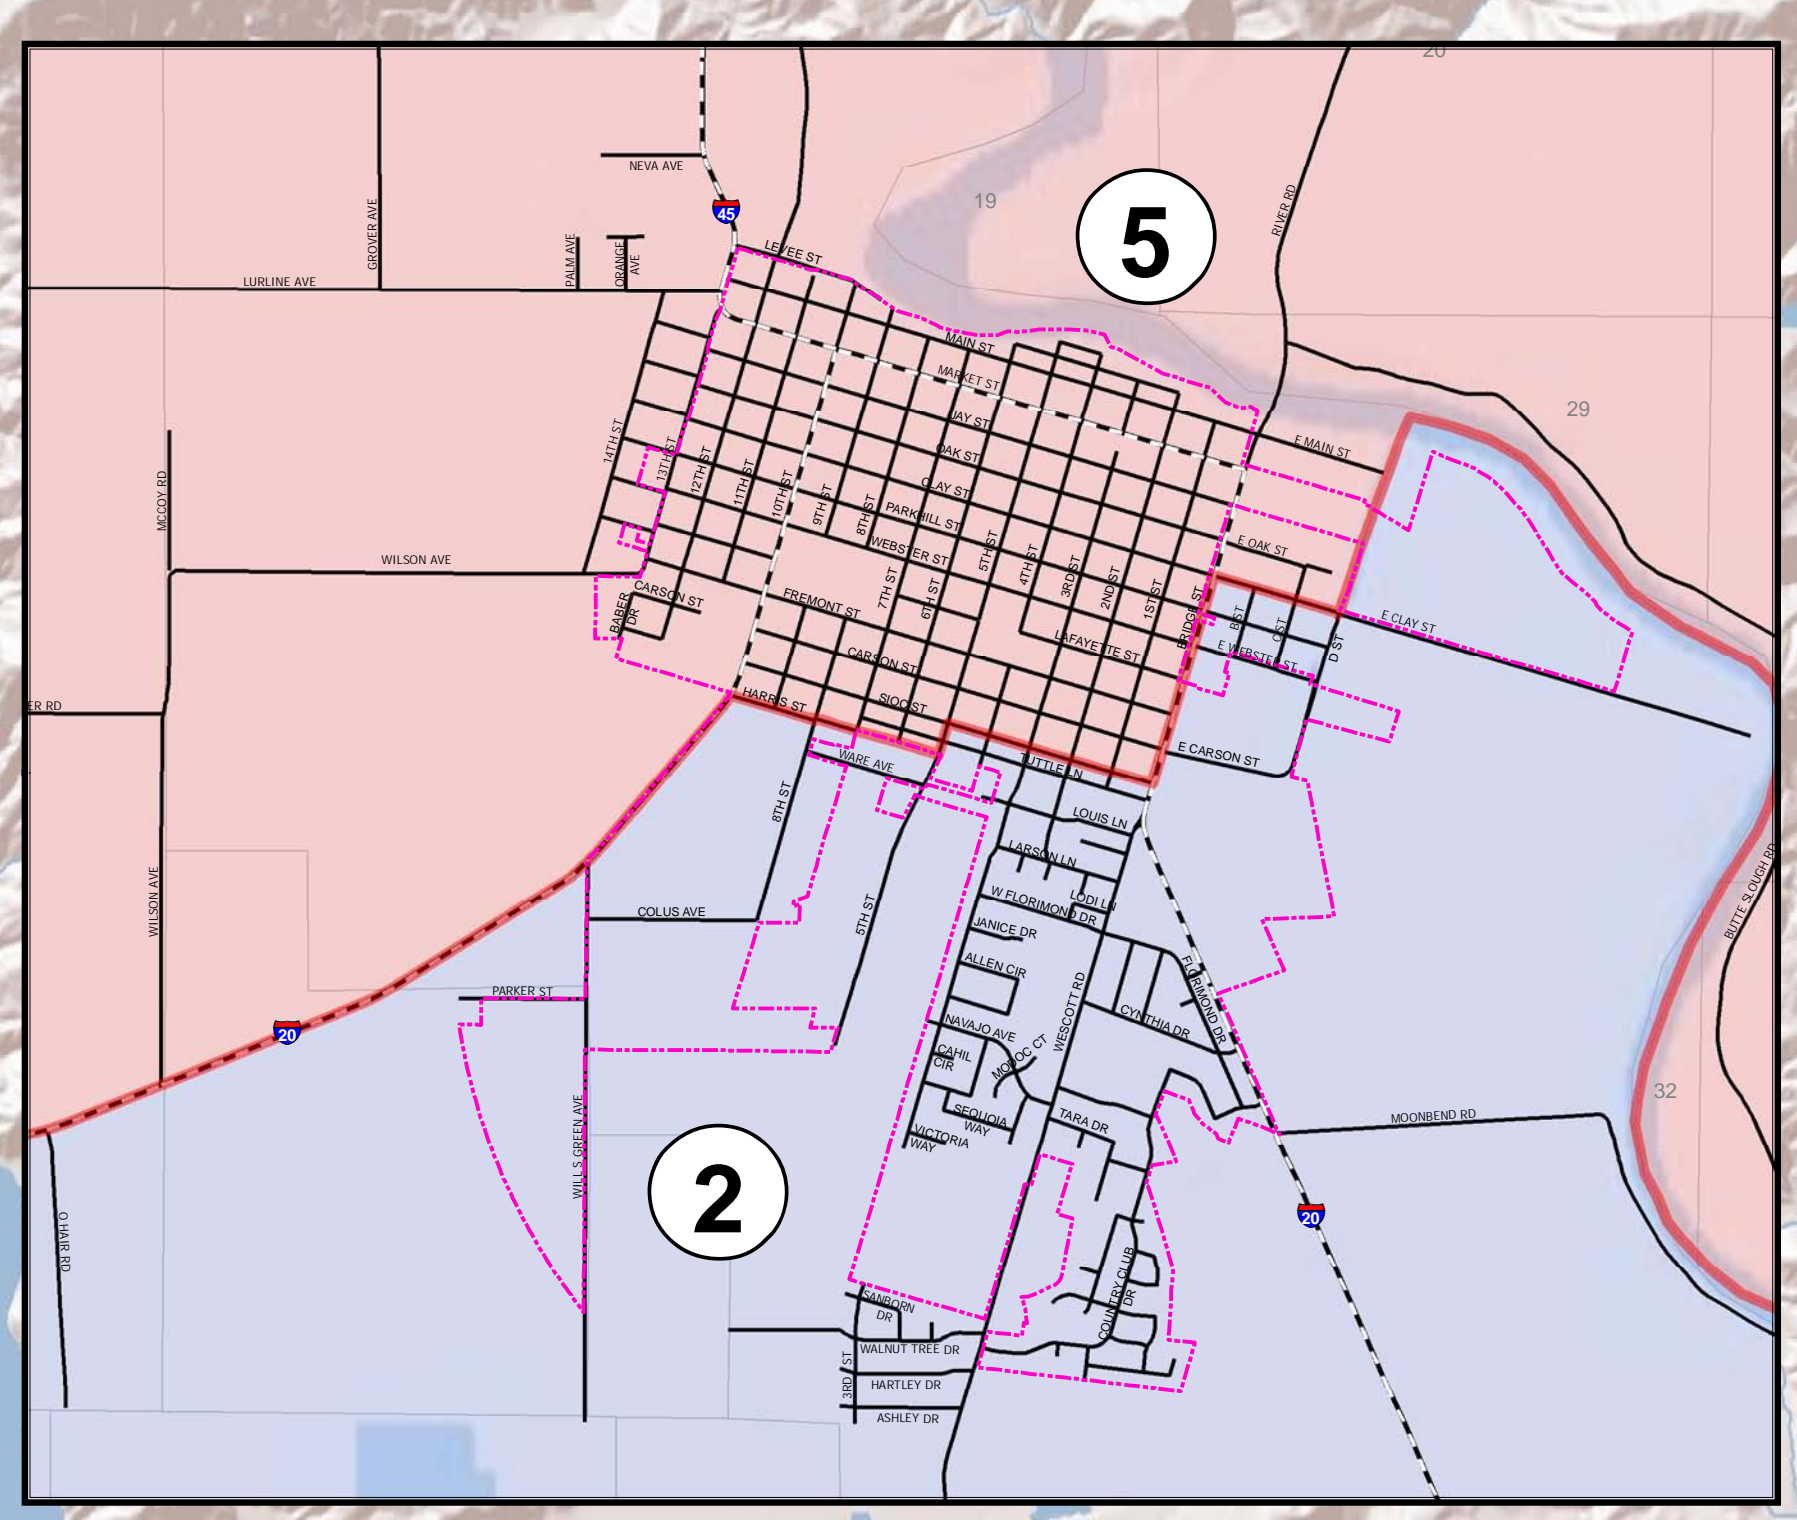

**COUNTY OF COLUSA**  
**SUPERVISORIAL DISTRICT BOUNDARIES**  
 Adopted: September 27, 2011  
 Effective: October 27, 2011

**CITY OF COLUSA**

**CITY OF WILLIAMS**

**LEGEND**

- STATE HIGHWAYS
- COUNTY ROADS
- CITY STREETS
- CITY LIMITS
- DISTRICT BOUNDARIES
- DISTRICT 1
- DISTRICT 2
- DISTRICT 3
- DISTRICT 4
- DISTRICT 5