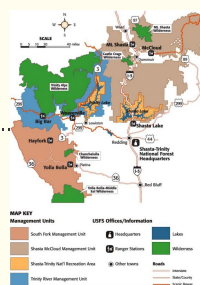

In general, forest visitor and other kinds of maps may also be purchased at most Shasta-Trinity National Forest Offices.

Forest Publications

Our publications fall into a few broad categories: administrative, general, recreation and research publications. Select the "Forest Publications" link for even more opportunity guides.

Recreation Opportunity Guides

Biking and OHV:

- Mountain Biking Opportunities (Weaverville area) OHV Recreation Opportunities

Boating:

- Boat Ramps at Shasta Lake Boat Rentals at Shasta Lake Boating on the Trinity River How far to the Water? (Shasta Lake area) Iron Canyon Reservoir Public Boat Ramps with Loading Platforms (Shasta & Trinity Lakes)

Camping:

- AH-DI-NA: A Short History (McCloud area) Big Bar Campgrounds Campground Host Program Commercial Services (Weaverville & Trinity Lake area) Commercial Services at Shasta Lake Group Campgrounds (Trinity Lake area) Guide to I-5 Campgrounds Iron Canyon Reservoir McCloud Area Recreation Guide Medicine Lake Highlands Volcanic Area Recreation Facilities Guide (Entire forest) Recreation Facilities Guide (Hayfork area) Recreation Facilities Guide/a> (Trinity Lake area) Recreation Opportunities (Mt. Shasta area) Shasta Lake Camping Upper McCloud River Area