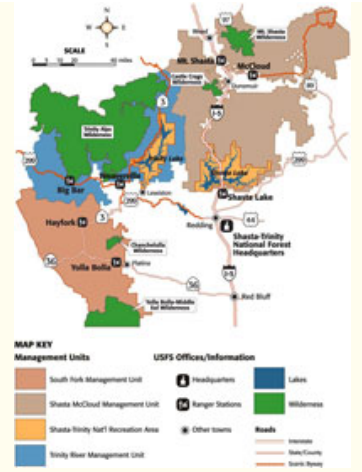

View All Forest Alerts

Highlights

RECREATION OPPORTUNITY GUIDES...

...offer tips about Shasta-Trinity recreation, such as bicycling to wildlife viewing and everything in between. The guides are updated once a year in the spring.

Maps for mobile devices

After downloading and using the app, let us know what you think at r5digitalmaps@fs.fed.us.

Interactive Visitor Map: Shasta-Trinity National Forest

- ▶ [Fishing at Shasta Lake](#)
- ▶ [Fishing Guide](#) (Trinity River & Lakes, Trinity Alps Wilderness)

*These are just a sampling of the types of handouts that are free at your local forest office.*

Shasta-Trinity National Forest