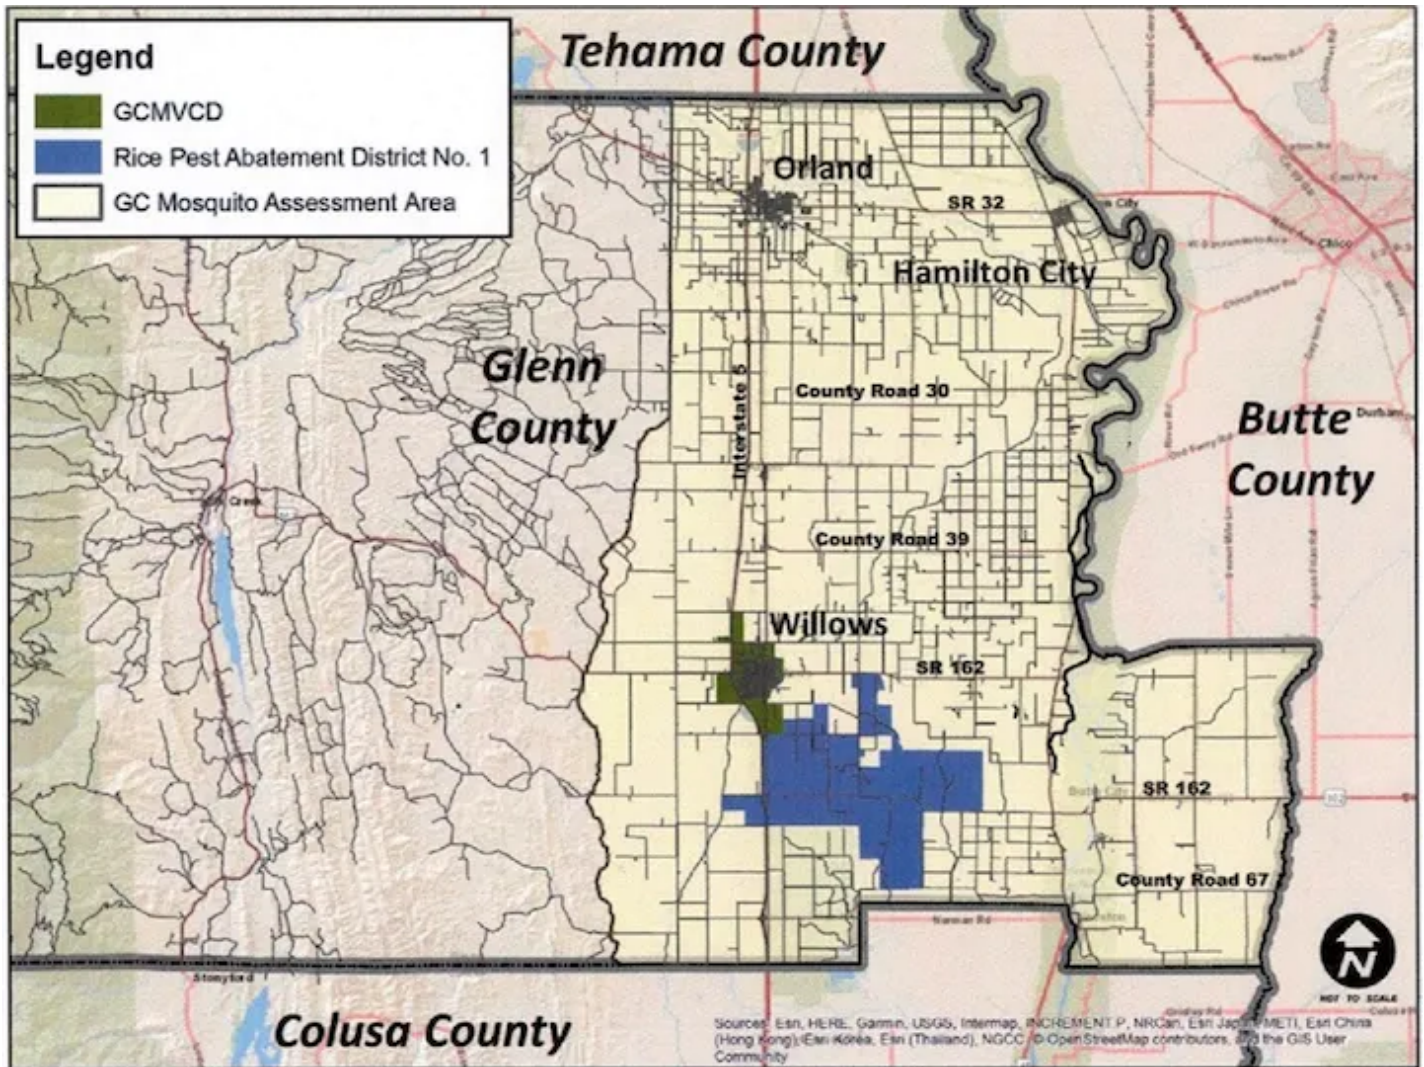

Mosquito Abatement District Boundaries

The GC Mosquito Assessment Area also known as the Valley-Wide Mosquito Abatement District contracts with the Glenn County Mosquito & Vector Control District (GCMVCD) to provide mosquito control services within the GC Mosquito Assessment Area.