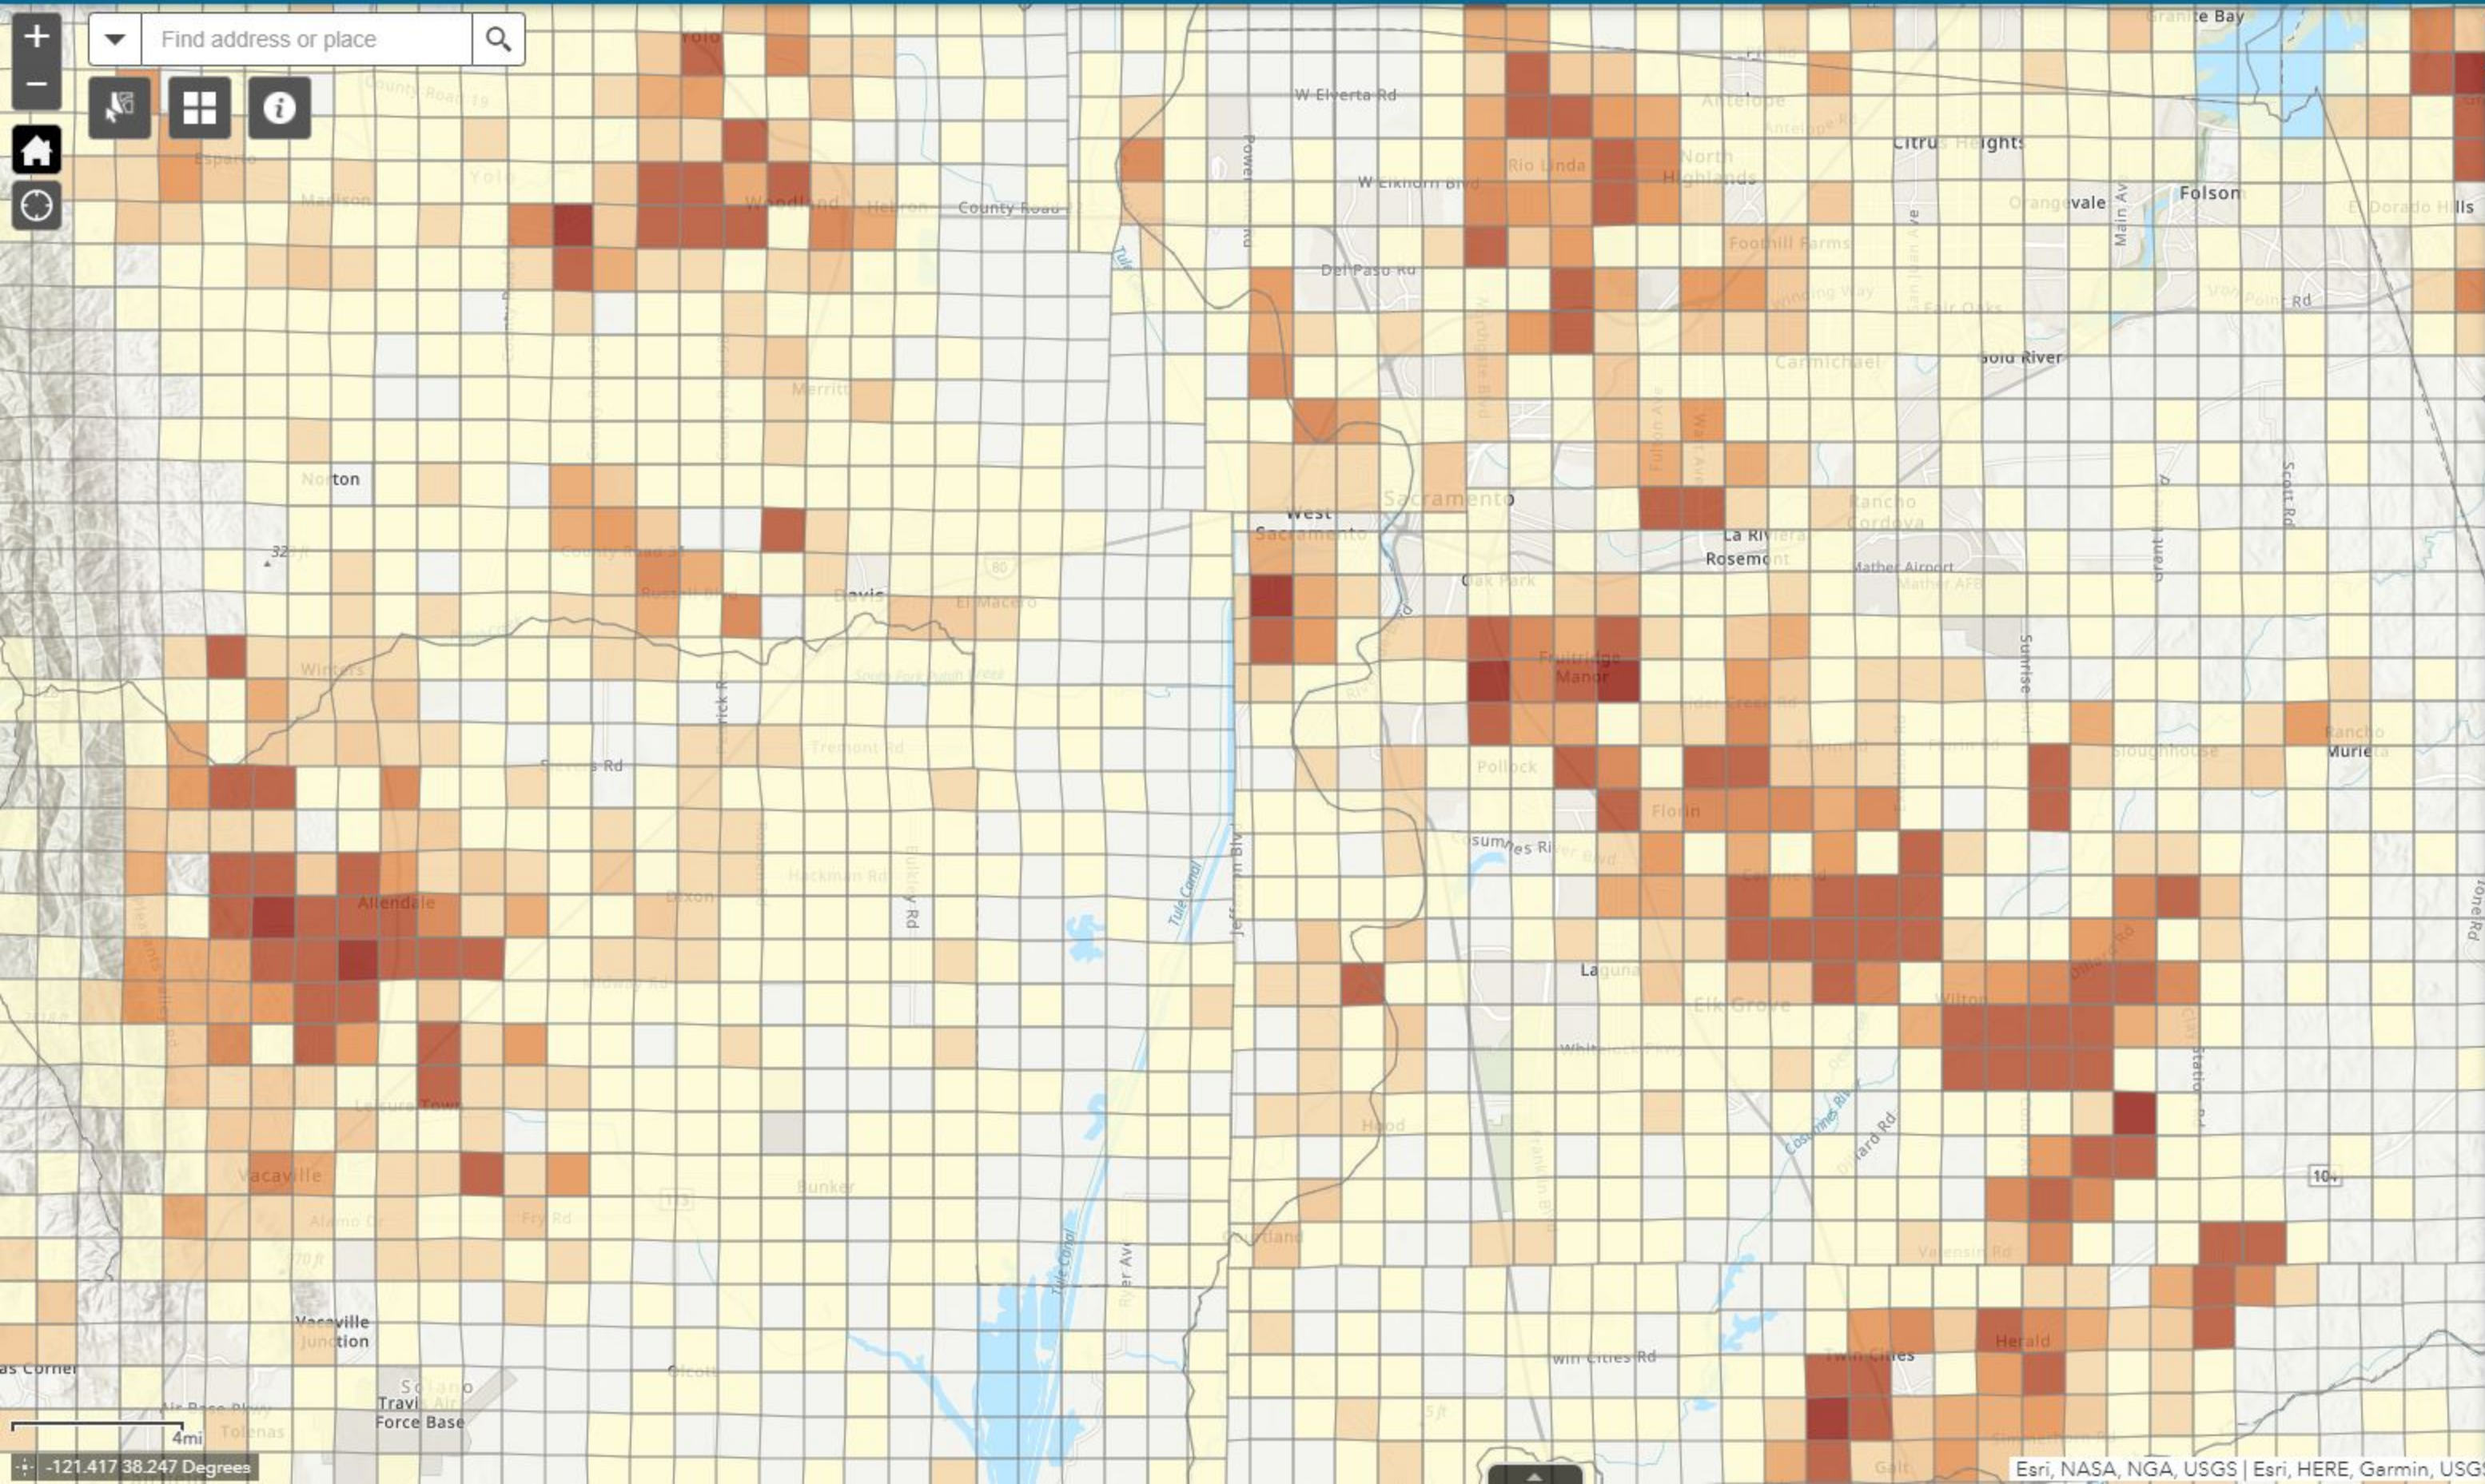

Find address or place

Map navigation controls: Home, Full Screen, Info, Refresh, Back, Forward, Zoom In, Zoom Out, Full Screen, Home, Refresh, Back, Forward, Zoom In, Zoom Out

## Legend

### Domestic Well Count

Domestic Well Count

- > 100
- > 30 to 100
- > 25 to 30
- > 20 to 25
- > 15 to 20
- > 10 to 15
- > 5 to 10
- 1 to 5

App State

Click to restore the map extent and layers visibility where you left off.