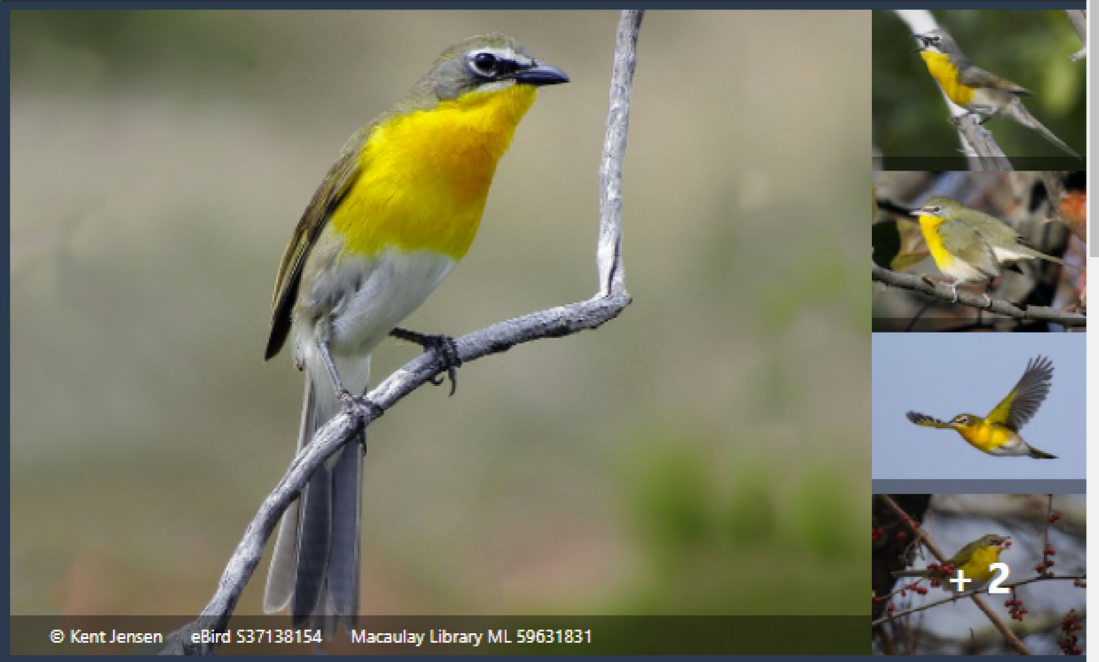

ADULT FEMALE

IMMATURE

ADULT MALE

+ 3

Identification

POWERED BY MERLIN

Medium-sized hawk with long tail and thin wings. Flies with wings held in a V-shape, low over open fields and marshes, listening for rodents lurking below. Distinctive foraging behavior and conspicuous white patch on rump in all plumages. Females and immatures are warm brown. Adult males gray above and whitish below with black wingtips.

Golden Eagle

Aquila chrysaetos

LC Least Concern

SEEN PHOTO AUDIO YEAR

ADULT © Bryan Calk eBird 564183674 Macaulay Library ML 209005751

Identification

POWERED BY MERLIN

Uncommon raptor across much of the Northern Hemisphere. Hunts mainly mammals in remote, open country from grasslands to steppes and mountainous areas. Mostly dark brown. Immatures have white patch on underwing and white tail base. Lacks white mottling on belly. Often holds wings in slight V-shape when soaring.

Listen

+2 more audio recordings

Statistics

Filters for Observations, With photos, and With audio

Range Map

Large map

Species: Golden Eagle

DATE: Year-round, All years LOCATION: Sites, CA, USA

Passeriformes > Icteridae

Yellow-breasted Chat

Icteria virens

LC Least Concern

SEEN PHOTO AUDIO YEAR

Identification

POWERED BY MERLIN

Strange, long-tailed tanager-like bird with thick bill. Once thought to be a warbler, but now considered unique in its own family. Bright yellow throat and breast, contrasting white spectacles, and dull olive-green upperparts. Known for its skulking habits. Often difficult to see in dense thickets, shrubby areas, and field edges. In breeding season, however, males can sit on conspicuous perches to sing and even perform a flight display. Fairly widespread but typically uncommon across much of the U.S. and Mexico, wintering to Costa Rica. Song is variable series of slow whistles, hoots, and chatters. Feeds mainly on insects; also fruit in winter.