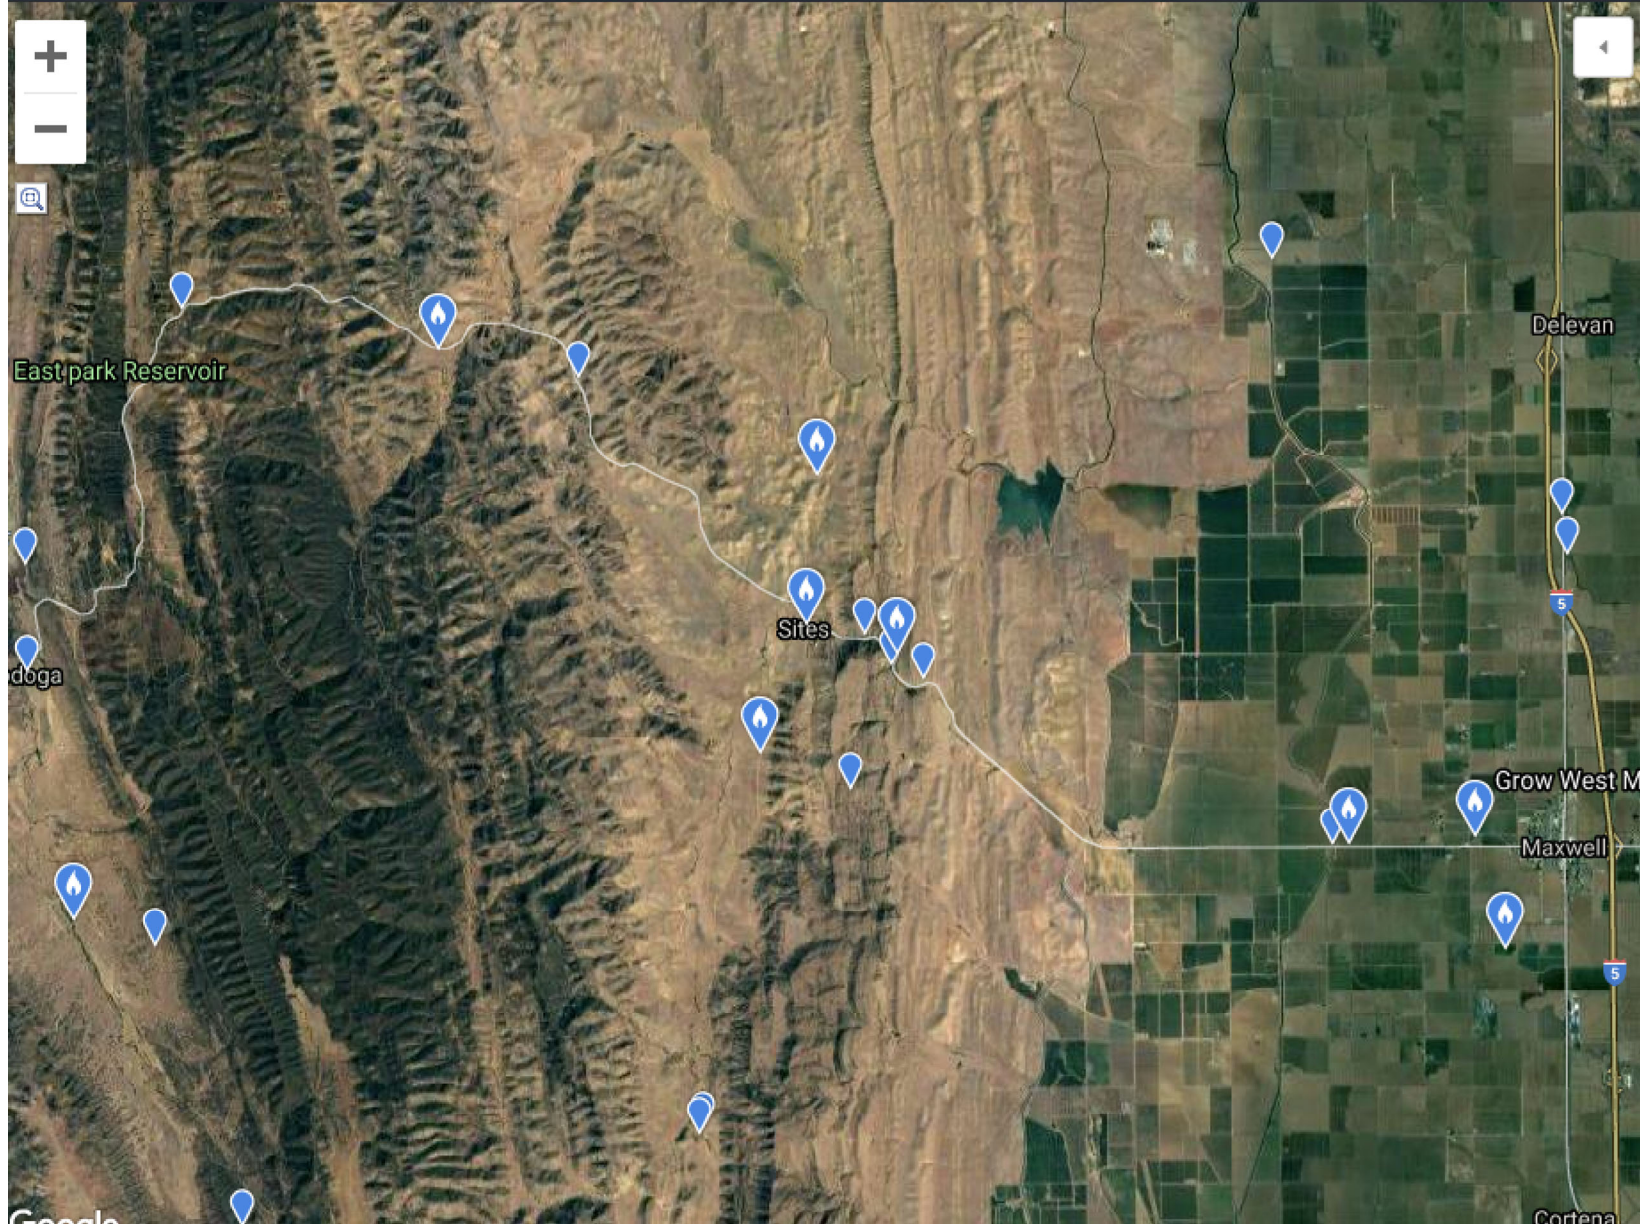

🔍 Northern Harrier

DATE:

Year-round, All years ▾

LOCATION:

🔍 Sites, CA, USA

DATA FOR: California, United States

Change species

Accipitriformes > Accipitridae

Listen

+2 more audio recordings

Statistics

Filters for Observations, With photos, and With audio

Range Map

Large map

Species: Golden Eagle

DATE: Year-round, All years LOCATION: Sites, CA, USA

Passeriformes > Icteridae

Yellow-breasted Chat

Icteria virens

LC Least Concern

SEEN PHOTO AUDIO YEAR

Identification

POWERED BY MERLIN

Strange, long-tailed tanager-like bird with thick bill. Once thought to be a warbler, but now considered unique in its own family. Bright yellow throat and breast, contrasting white spectacles, and dull olive-green upperparts. Known for its skulking habits. Often difficult to see in dense thickets, shrubby areas, and field edges. In breeding season, however, males can sit on conspicuous perches to sing and even perform a flight display. Fairly widespread but typically uncommon across much of the U.S. and Mexico, wintering to Costa Rica. Song is variable series of slow whistles, hoots, and chatters. Feeds mainly on insects; also fruit in winter.

Donate

Species: Yellow Warbler

DATE: Year-round, All years

LOCATION: Sites, CA, USA