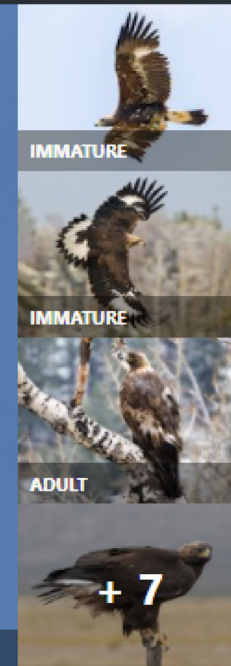

ADULT FEMALE

IMMATURE

ADULT MALE

+ 3

Identification

POWERED BY MERLIN

Medium-sized hawk with long tail and thin wings. Flies with wings held in a V-shape, low over open fields and marshes, listening for rodents lurking below. Distinctive foraging behavior and conspicuous white patch on rump in all plumages. Females and immatures are warm brown. Adult males gray above and whitish below with black wingtips.

🔍 Northern Harrier

DATE:

Year-round, All years ▾

LOCATION:

🔍 Sites, CA, USA

DATA FOR: California, United States

Change species

Accipitriformes > Accipitridae

Golden Eagle

Aquila chrysaetos

LC Least Concern

SEEN PHOTO AUDIO YEAR

ADULT © Bryan Calk eBird 564183674 Macaulay Library ML 209005751

Identification

POWERED BY MERLIN

Uncommon raptor across much of the Northern Hemisphere. Hunts mainly mammals in remote, open country from grasslands to steppes and mountainous areas. Mostly dark brown. Immatures have white patch on underwing and white tail base. Lacks white mottling on belly. Often holds wings in slight V-shape when soaring.

Listen

+2 more audio recordings

Statistics

Filters for Observations, With photos, and With audio

Range Map

Large map

Species: Golden Eagle

DATE: Year-round, All years LOCATION: Sites, CA, USA