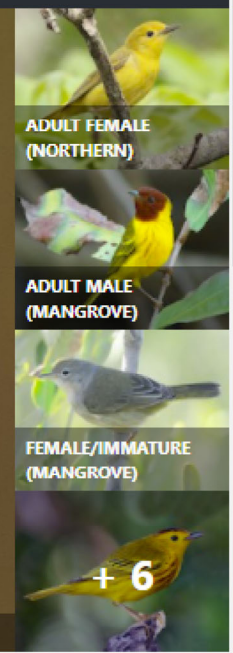

ADULT FEMALE

IMMATURE

ADULT MALE

+ 3

Identification

POWERED BY MERLIN

Medium-sized hawk with long tail and thin wings. Flies with wings held in a V-shape, low over open fields and marshes, listening for rodents lurking below. Distinctive foraging behavior and conspicuous white patch on rump in all plumages. Females and immatures are warm brown. Adult males gray above and whitish below with black wingtips.

DATE: [Year-round](#), [All years](#) ▾ **LOCATION:** ✕

Species: 🔍 Yellow-breasted Chat ✕

DATE: [Year-round](#), [All years](#) ▾ LOCATION: 🔍 Sites, CA, USA ✕

DATA FOR: 🌐 California, United States ▾ Change species ▾ ⏪ ⏩

Passeriformes > Parulidae

Yellow Warbler

Setophaga petechia

LC Least Concern

✓ 📷 🔊 📅
SEEN PHOTO AUDIO YEAR

ADULT MALE (NORTHERN) © Brad Imhoff eBird 568968170 Macaulay Library ML 234247081

Identification

POWERED BY MERLIN

Typically yellow overall, but some immatures can be almost completely gray. Most males have reddish-brown streaks below; females are plainer and duller yellow. Always looks uniform and plain-faced, with rather stout bill for a warbler. Favors brushy habitats near water, often foraging in shrubs fairly low to the ground. Common and widespread throughout North America; winters in Central and northern South America. "Mangrove" Yellow Warbler, currently considered a subspecies, is found in mangroves and nearby brush from Mexico to Ecuador. Males have a distinctive reddish-brown head.