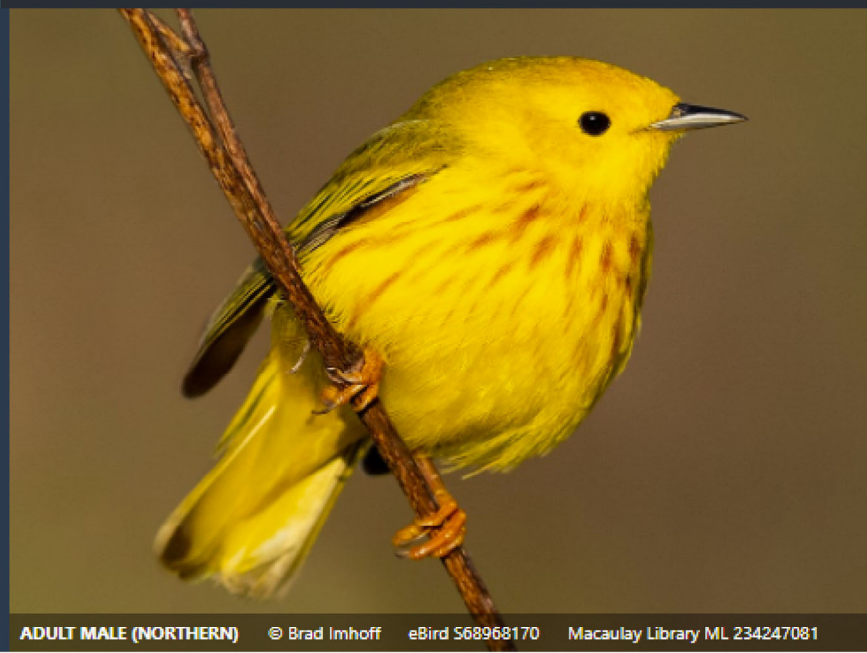

ADULT FEMALE

IMMATURE

ADULT MALE

+ 3

Identification

POWERED BY MERLIN

Medium-sized hawk with long tail and thin wings. Flies with wings held in a V-shape, low over open fields and marshes, listening for rodents lurking below. Distinctive foraging behavior and conspicuous white patch on rump in all plumages. Females and immatures are warm brown. Adult males gray above and whitish below with black wingtips.

DATE: [Year-round](#), [All years](#) ▾ **LOCATION:** ✕

Species: 🔍 Yellow-breasted Chat ✕

DATE: [Year-round](#), [All years](#) ▾ LOCATION: 🔍 Sites, CA, USA ✕

DATA FOR: 🌐 California, United States ▾ Change species ▾ ⏪ ⏩

Passeriformes > Parulidae

Yellow Warbler

Setophaga petechia

LC Least Concern

✓ 📷 🔊 📅
SEEN PHOTO AUDIO YEAR

ADULT MALE (NORTHERN) © Brad Imhoff eBird 568968170 Macaulay Library ML 234247081

Identification

POWERED BY MERLIN

Typically yellow overall, but some immatures can be almost completely gray. Most males have reddish-brown streaks below; females are plainer and duller yellow. Always looks uniform and plain-faced, with rather stout bill for a warbler. Favors brushy habitats near water, often foraging in shrubs fairly low to the ground. Common and widespread throughout North America; winters in Central and northern South America. "Mangrove" Yellow Warbler, currently considered a subspecies, is found in mangroves and nearby brush from Mexico to Ecuador. Males have a distinctive reddish-brown head.