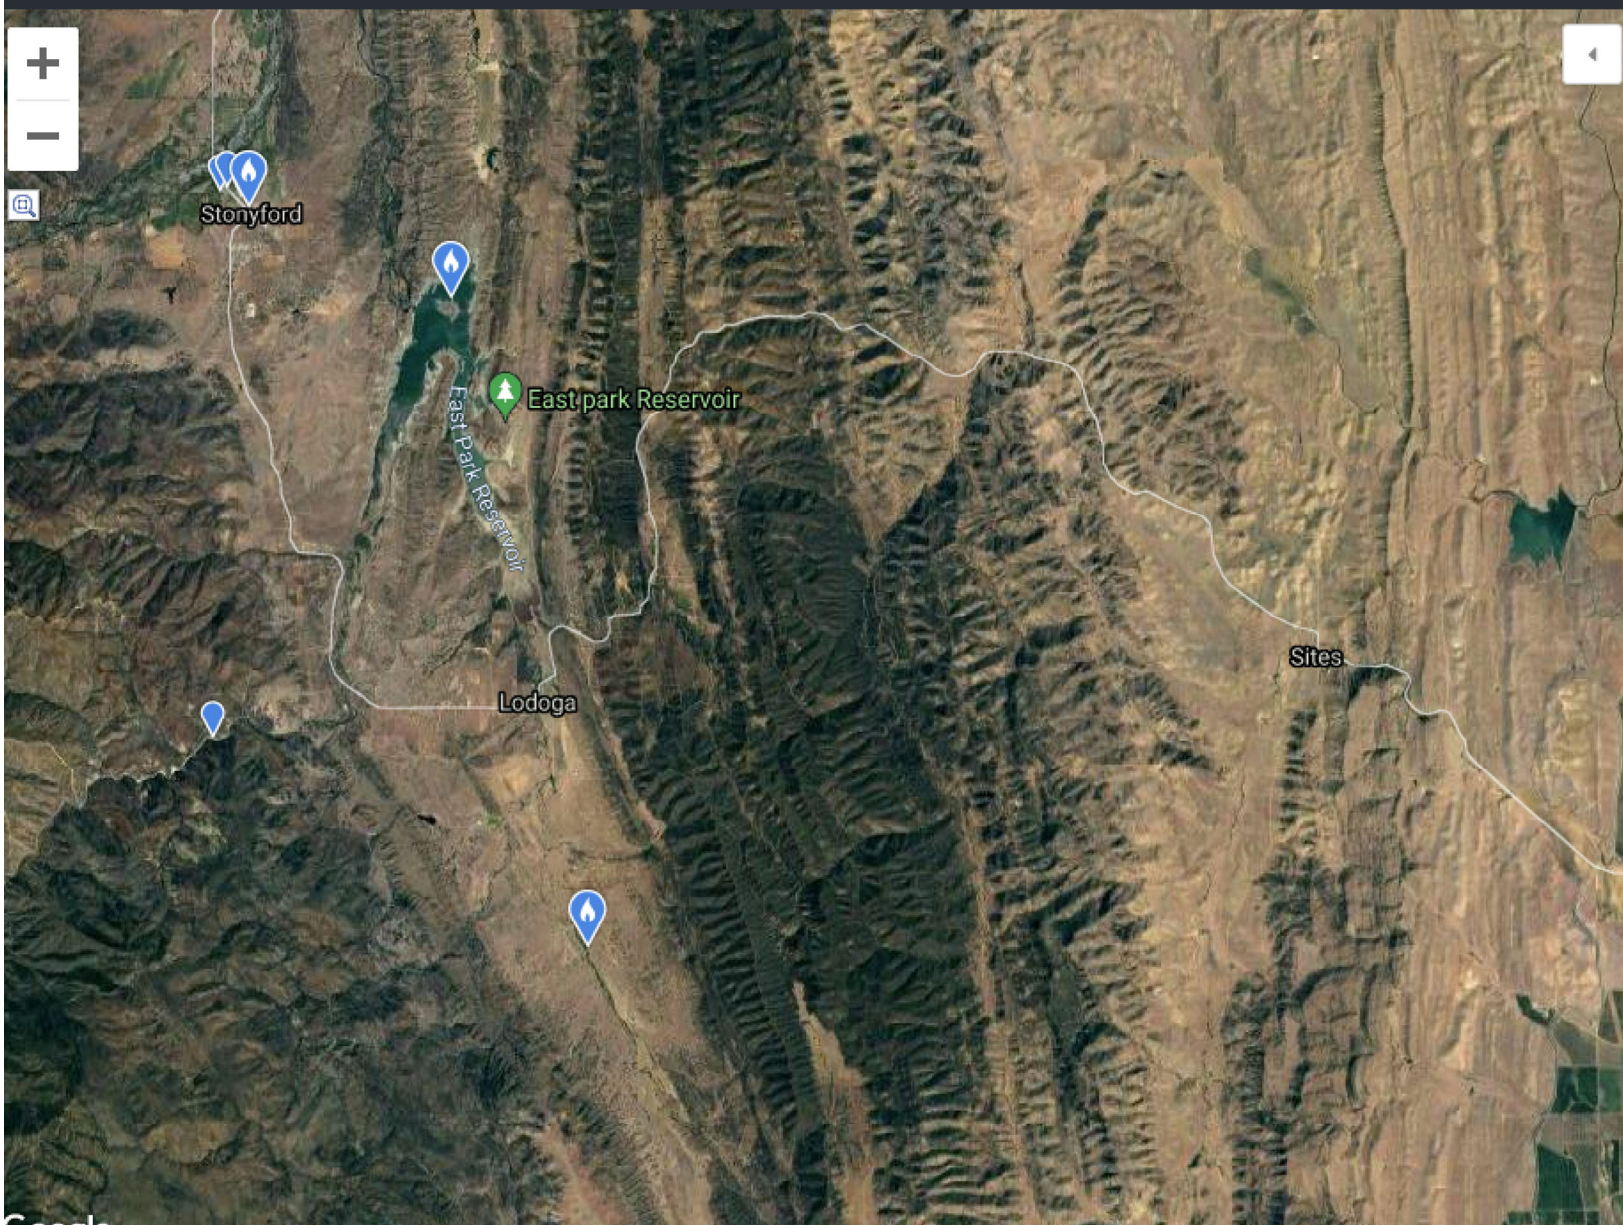

DATE: [Year-round](#), [All years](#) ▾ **LOCATION:** ✕

Species: 🔍 Yellow-breasted Chat ✕

DATE: [Year-round](#), [All years](#) ▾ LOCATION: 🔍 Sites, CA, USA ✕

DATA FOR: 🌐 California, United States ▾ Change species ▾ ⏪ ⏩

Donate

Species: Yellow Warbler

DATE: Year-round, All years

LOCATION: Sites, CA, USA