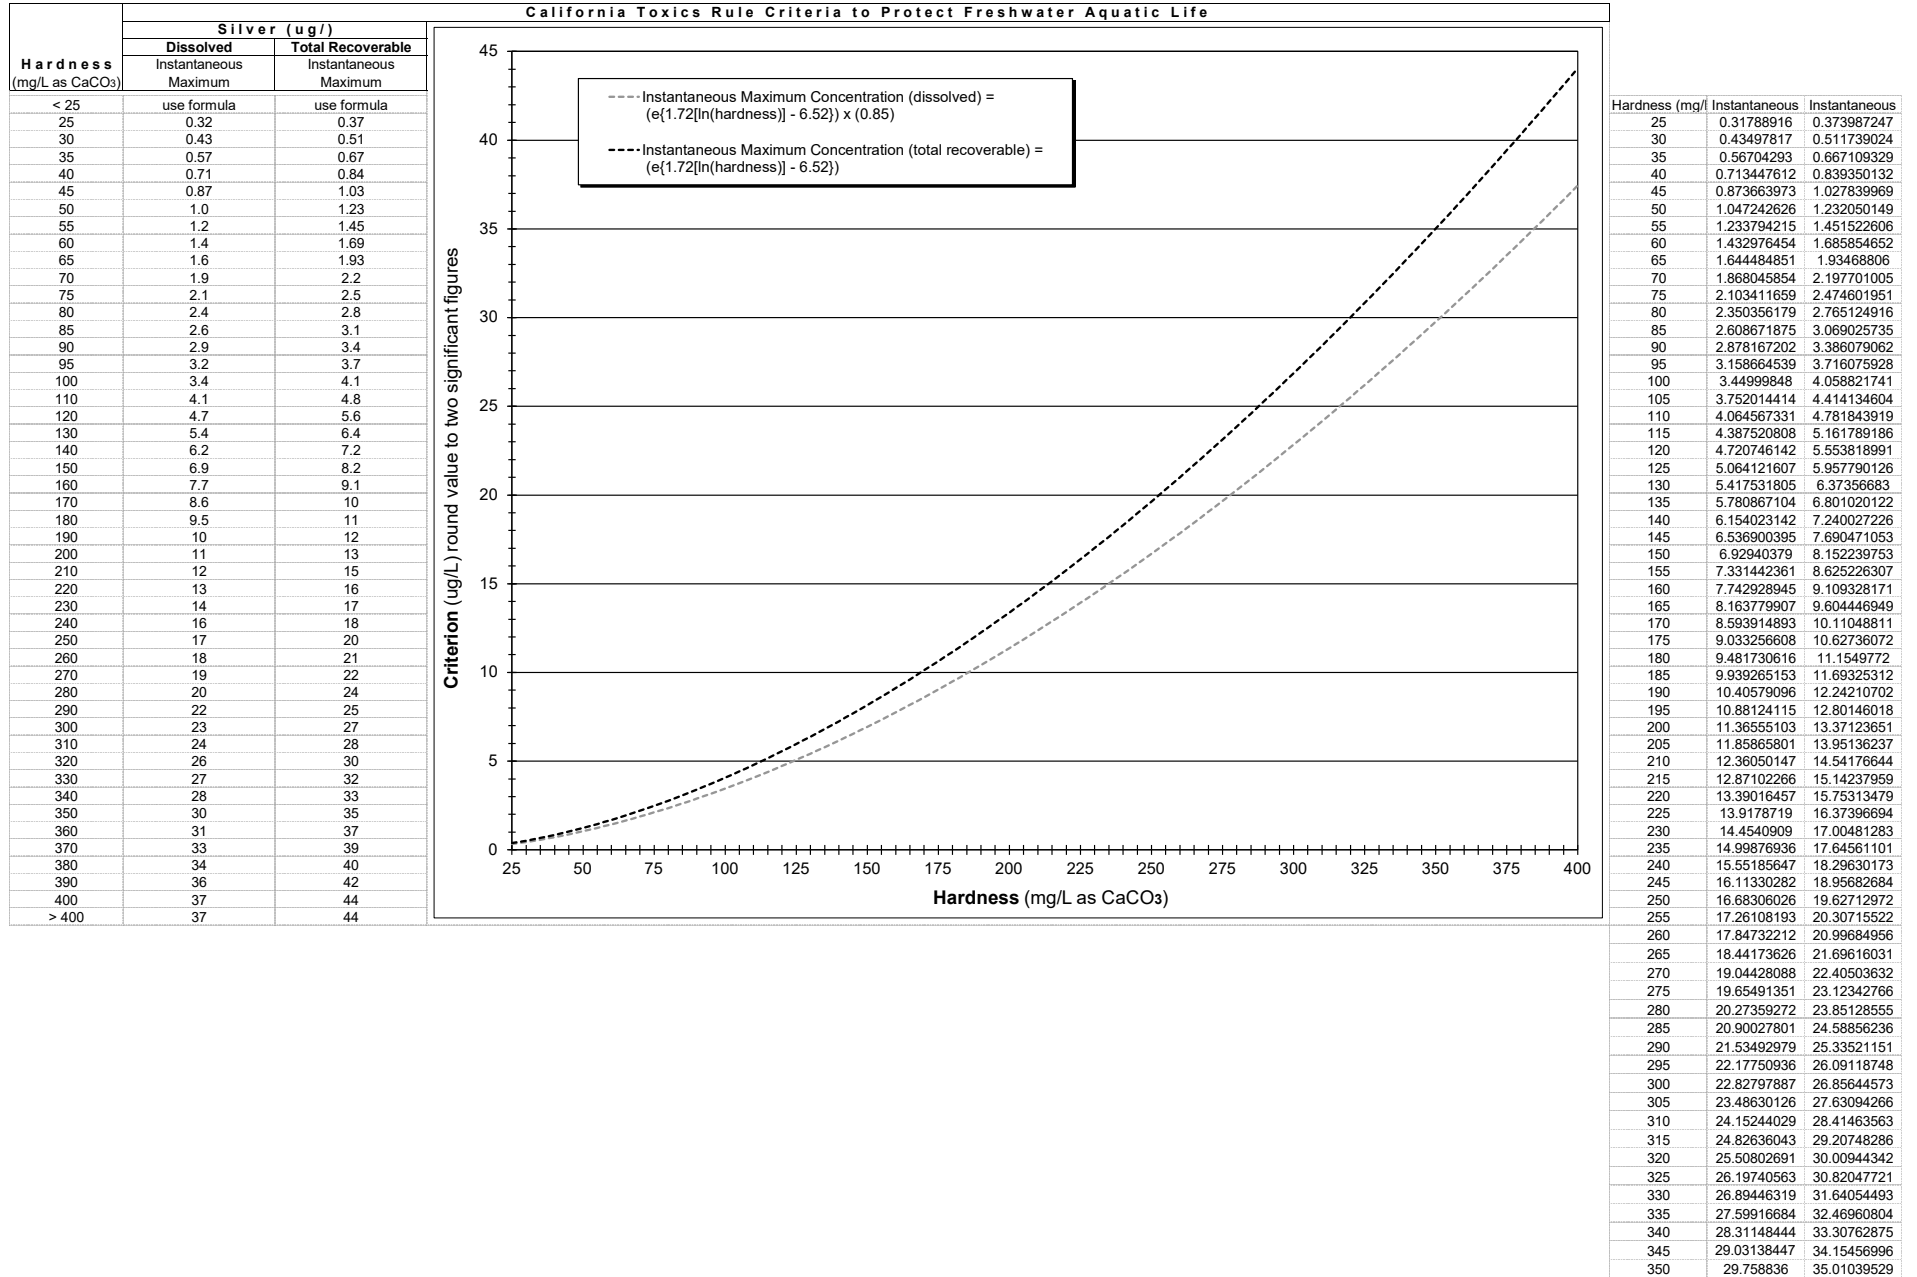

# WATER QUALITY THRESHOLDS FOR CONSTITUENTS AND PARAMETERS FRESHWATER AQUATIC LIFE - SILVER

WATER QUALITY THRESHOLDS FOR CONSTITUENTS AND PARAMETERS  
FRESHWATER AQUATIC LIFE - SILVER

355	30.49380866	35.87506902
360	31.23627265	36.74855606
365	31.98619868	37.63082198
370	32.74355799	38.52183293
375	33.50832231	39.42155566
380	34.28046386	40.32995748
385	35.05995533	41.24700627
390	35.84676987	42.17267044
395	36.64088107	43.1069189
400	37.44226294	44.0497211