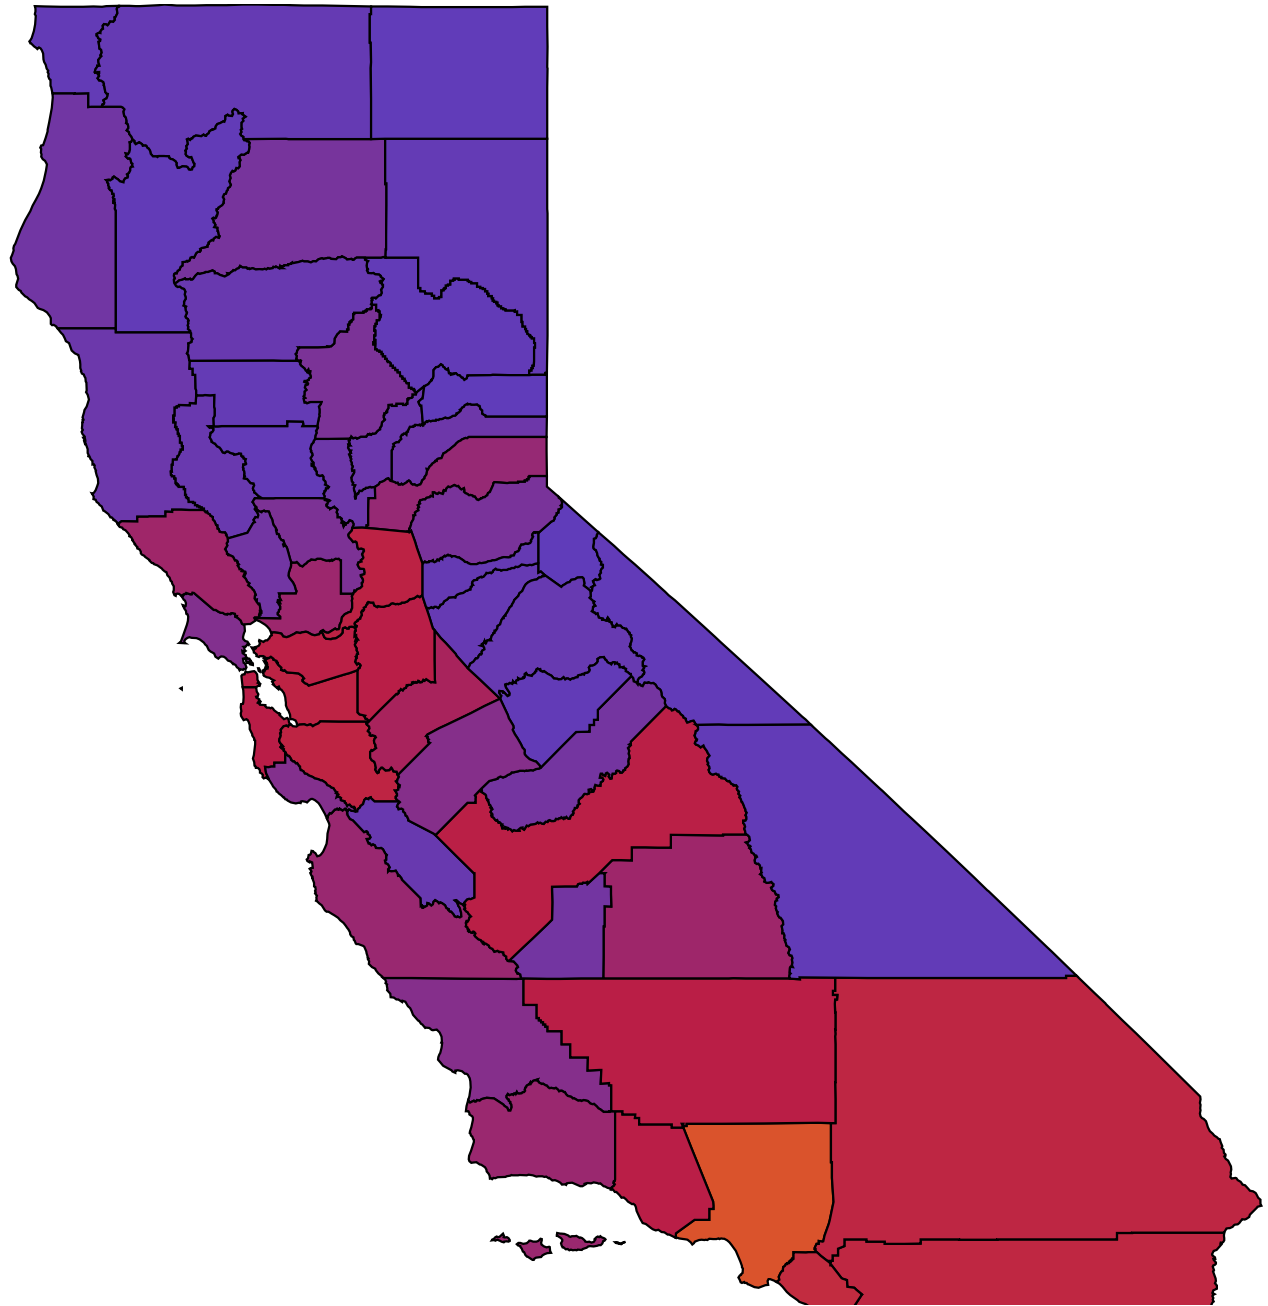

World Population Review

Population of Counties in Cali

Show Sources

00:48

03:39

Ads by Google

Send feedback Why this ad? ▶

Population

1M 2M 3M 4M 5M 6M 7M 8M 9M 10M

Hover/click a county for data.

Population of Counties in California (2023)

CSV JSON

County	2023 Population	Growth Since 2010	Area (mi ²)	Density (/mi ²)	Location
San Bernardino County	2,225,586	9.35%	7.7K	111	
Santa Clara County	1,982,645	11.28%	498	1,537	

by 3.32% since the last census. A number of other Californian counties also boast large populations, although they look small in comparison to Los Angeles County. [San Diego County](#) has a population of 3,337,685 and a growth rate of 7.8%, while neighboring [Orange County](#) has 3,190,400 residents and a growth rate of 6%.

The [smallest county](#) in California is [Alpine County](#), with its population of just 1,120. This total represents a decrease of 4.7% since the last census count performed in 2010. [Sierra County](#) and [Modoc County](#) follow, with populations of 2,999 and 8,859, respectively, and negative growth rates of 7.4% and 8.5%. Many other counties have fewer than fifty thousand residents, such as [Trinity County](#) (12,839), [Del Norte County](#) (27,450), and [Siskiyou County](#) (43,511) – each of these counties also show negative growth rates. However, one smaller county, [San Benito County](#) (59,335) has increased its population by an impressive 6.85% since the last census.