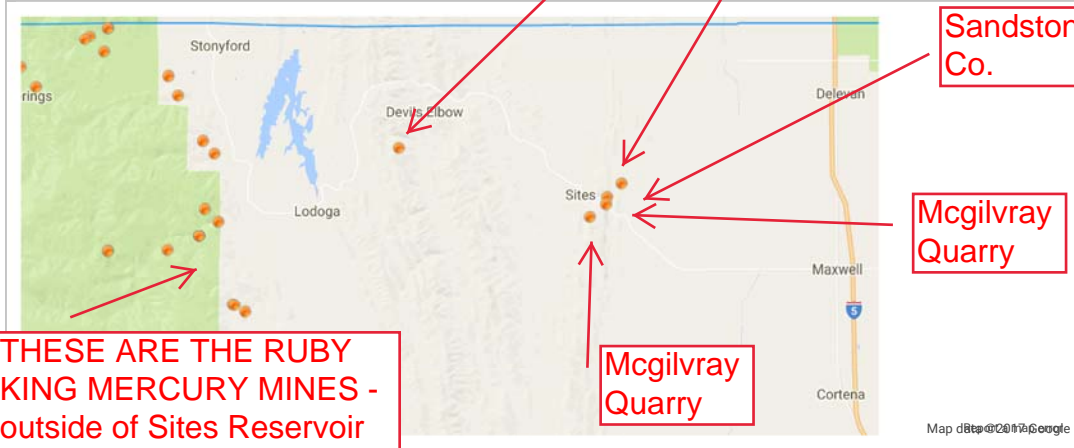

# Colusa County, CA Mines

California Mines / Colusa County, CA Mines

THESE ARE THE RUBY KING MERCURY MINES - outside of Sites Reservoir watershed

## Colusa County, CA Mines

Download Now

Cities Nearby Counties Mine Types

- › Mines in Arbutuckle, California
- › Mines in Colusa, California
- › Mines in Grimes, California
- › Mines in Maxwell, California
- › Mines in Princeton, California
- › Mines in Stonyford, California
- › Mines in Williams, California

Mines in Colusa County, CA				
Mine	Owner	Land Status	Work Type	Minerals
Antelope Valley Deposit				Clays
Bickford Property		Unknown		Manganese
Big Stony Creek		National Forest		Manganese
Big Stony Creek Rockridge	E. J. Hansen			Manganese
Black Bird		National Forest		Copper
Black Bird		Unknown		Copper
Black Diamond Manganese Mine				Manganese
Burgett Prospect				Manganese
Burgett Prospect	D. W Burgett			Manganese
Central - Empire Group	J. W. Cuthbert (Estate)			Mercury
Central and Empire Group				Mercury
Central Group		Unknown		Mercury
Cherry Hill				Antimony Arsenic Gold Mercury Silver Thallium
Cherry Hill Deposit	Homestake Mining Company			Antimony Antimony

Mine	Owner	Land Status	Work Type	Minerals
Stella Prospect	Elmer And George Evans			Chromium
Unknown				Chromium
Unknown				Mercury
Unknown				Chromium
Unnamed Location		Unknown		Chromium
Unnamed Location		National Forest		Chromium
Unnamed Location		Unknown		Stone, Crushed
Unnamed Location		Unknown		Mercury
Unnamed Prospects	Mayflower Gravel Mining Co. Nw Of Nw, 05, T. 14 N, R. 11 E.	National Forest		Chromium
Wide Awake	Mrs. A. A. Gibson		Underground	Mercury
Wide Awake		Unknown		Mercury
Wilbur Hill				Mercury
Wilbur Hot Springs Area		Unknown		Geothermal
Wilbur Springs- Abbott Mine				Mercury
York Creek Quarry	Cox, Jack			Stone, Crushed