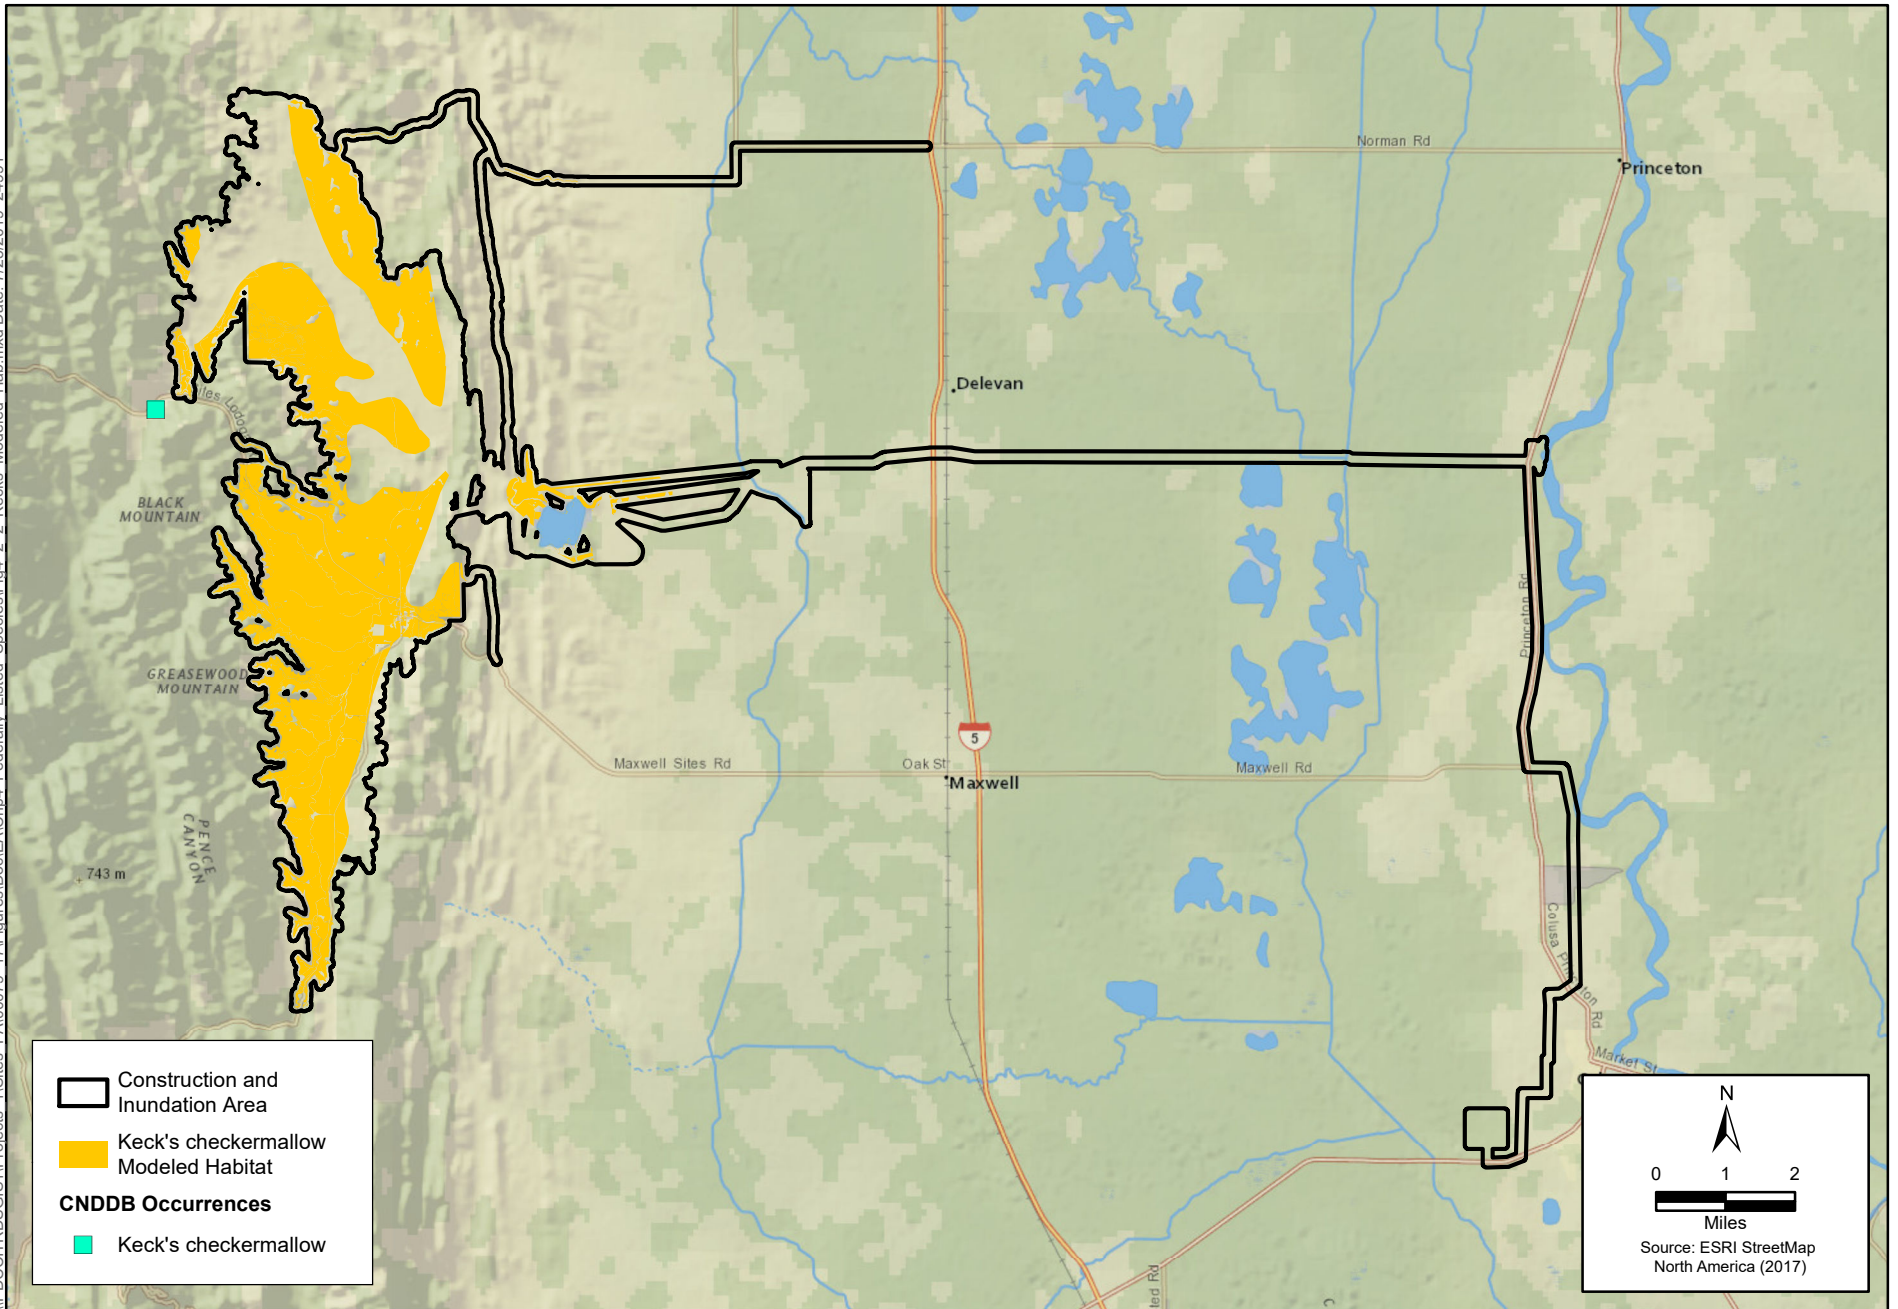

V:\PDC\TRDS\GIS\Projects_1\Sites_PA\00079_17\Figures\Doc\EA\Chp4_Federally_Listed_Species\Fig4_2_2_Kecks_Modeled_Hab.mxd Date: 7/25/2019 24991

Figure 4.2-2
Keck's Checkermallow Modeled Habitat