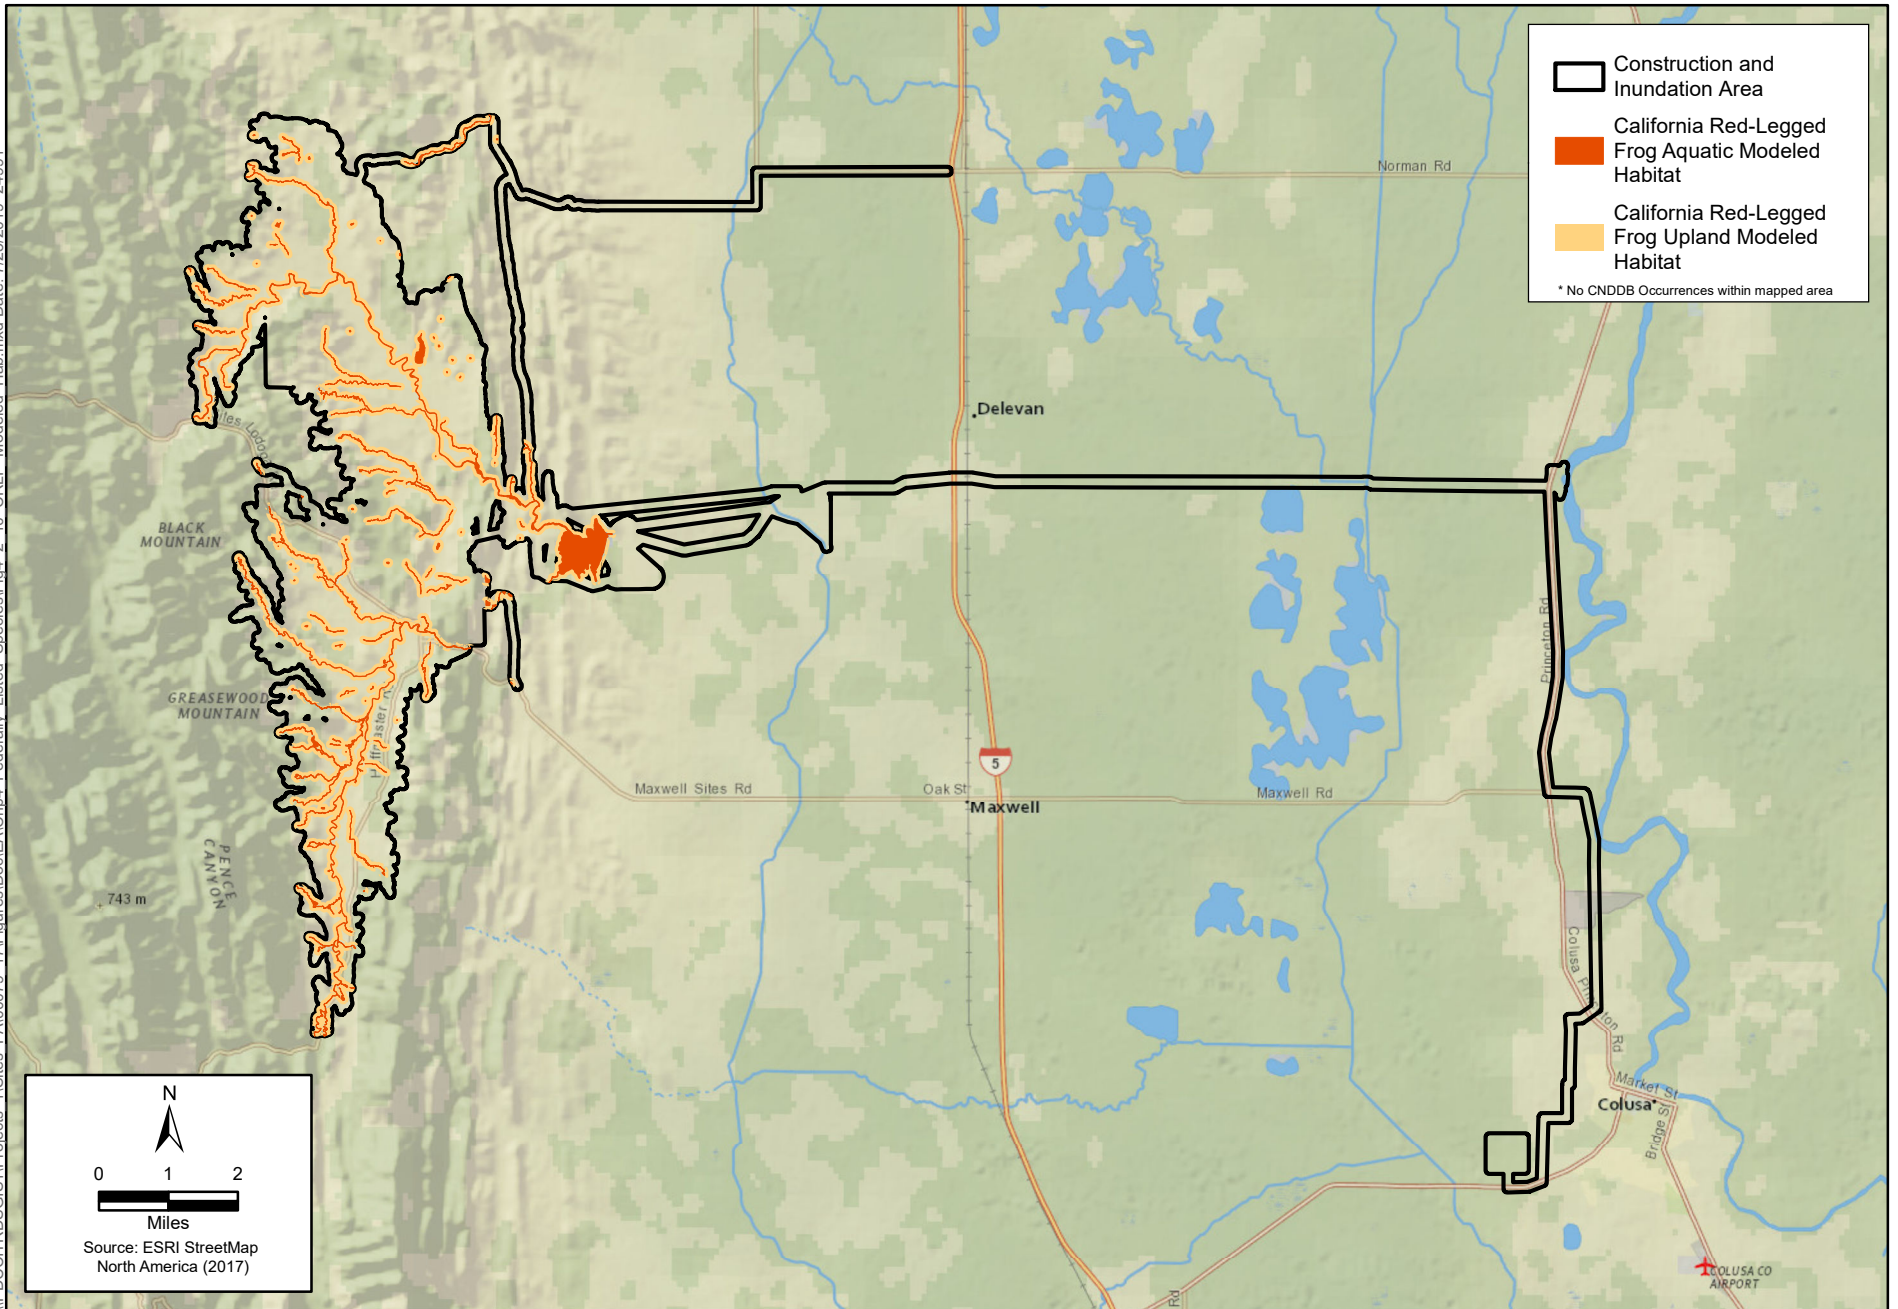

\\PDC\ITRDS\GIS\Projects_1\Sites_PA\00079_17\Figures\Doc\EA\Chp4_Federally_Listed_Species\Fig4_2_10_CRLF_Modeled_Hab.mxd Date: 7/25/2019 2:49:11

**Figure 4.2-10
California Red-Legged Frog Modeled Habitat**