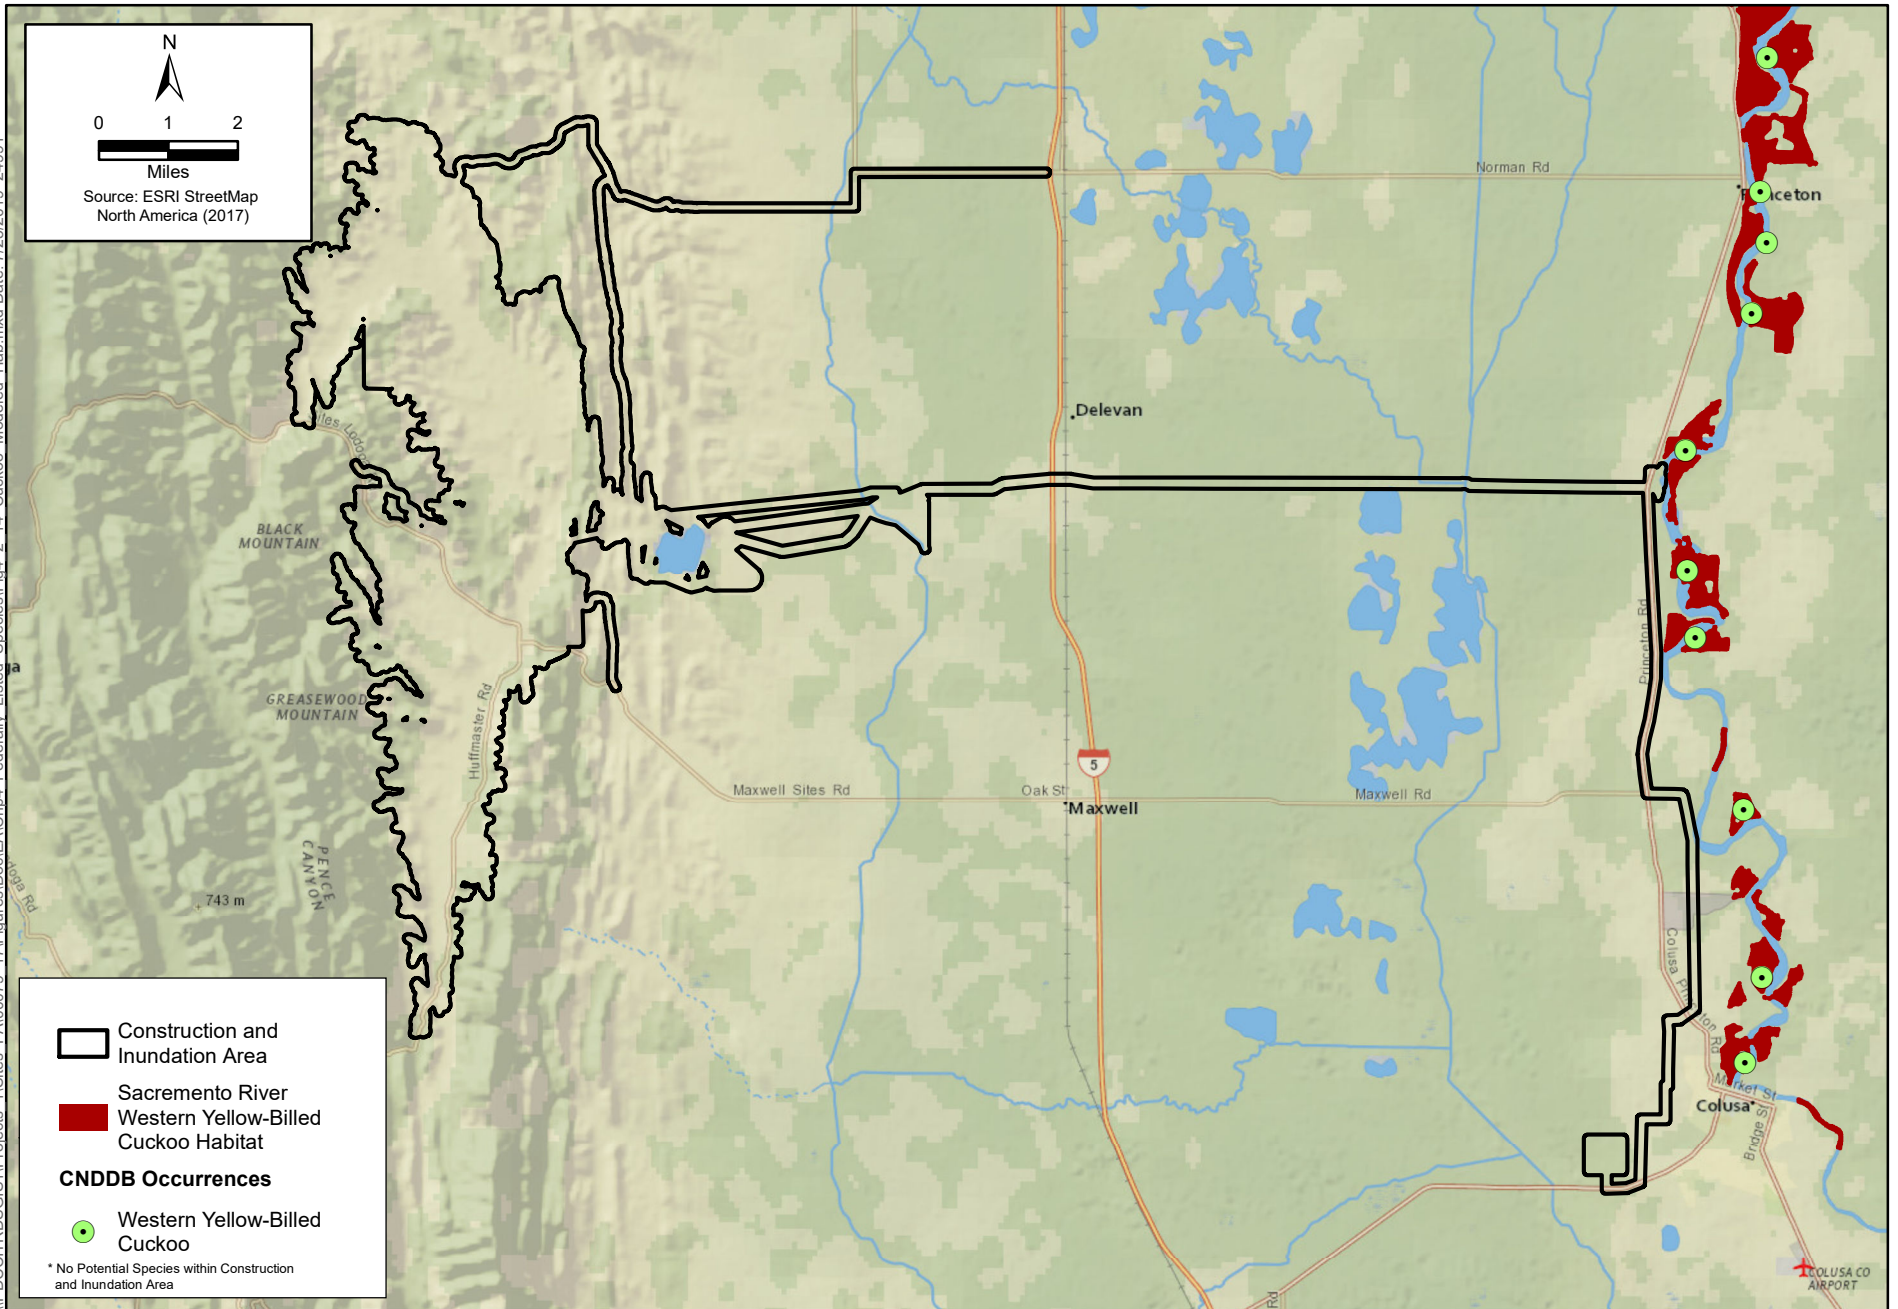

V:\PDC\TRDS\GIS\Projects_1\Sites_PA\00079_17\Figures\Doc\EA\Chp4_Federally_Listed_Species\Fig4.2.14_Cuckoo_Modeled_Hab.mxd Date: 7/25/2019 24991

Figure 4.2-14
Western Yellow-billed Cuckoo Modeled Habitat